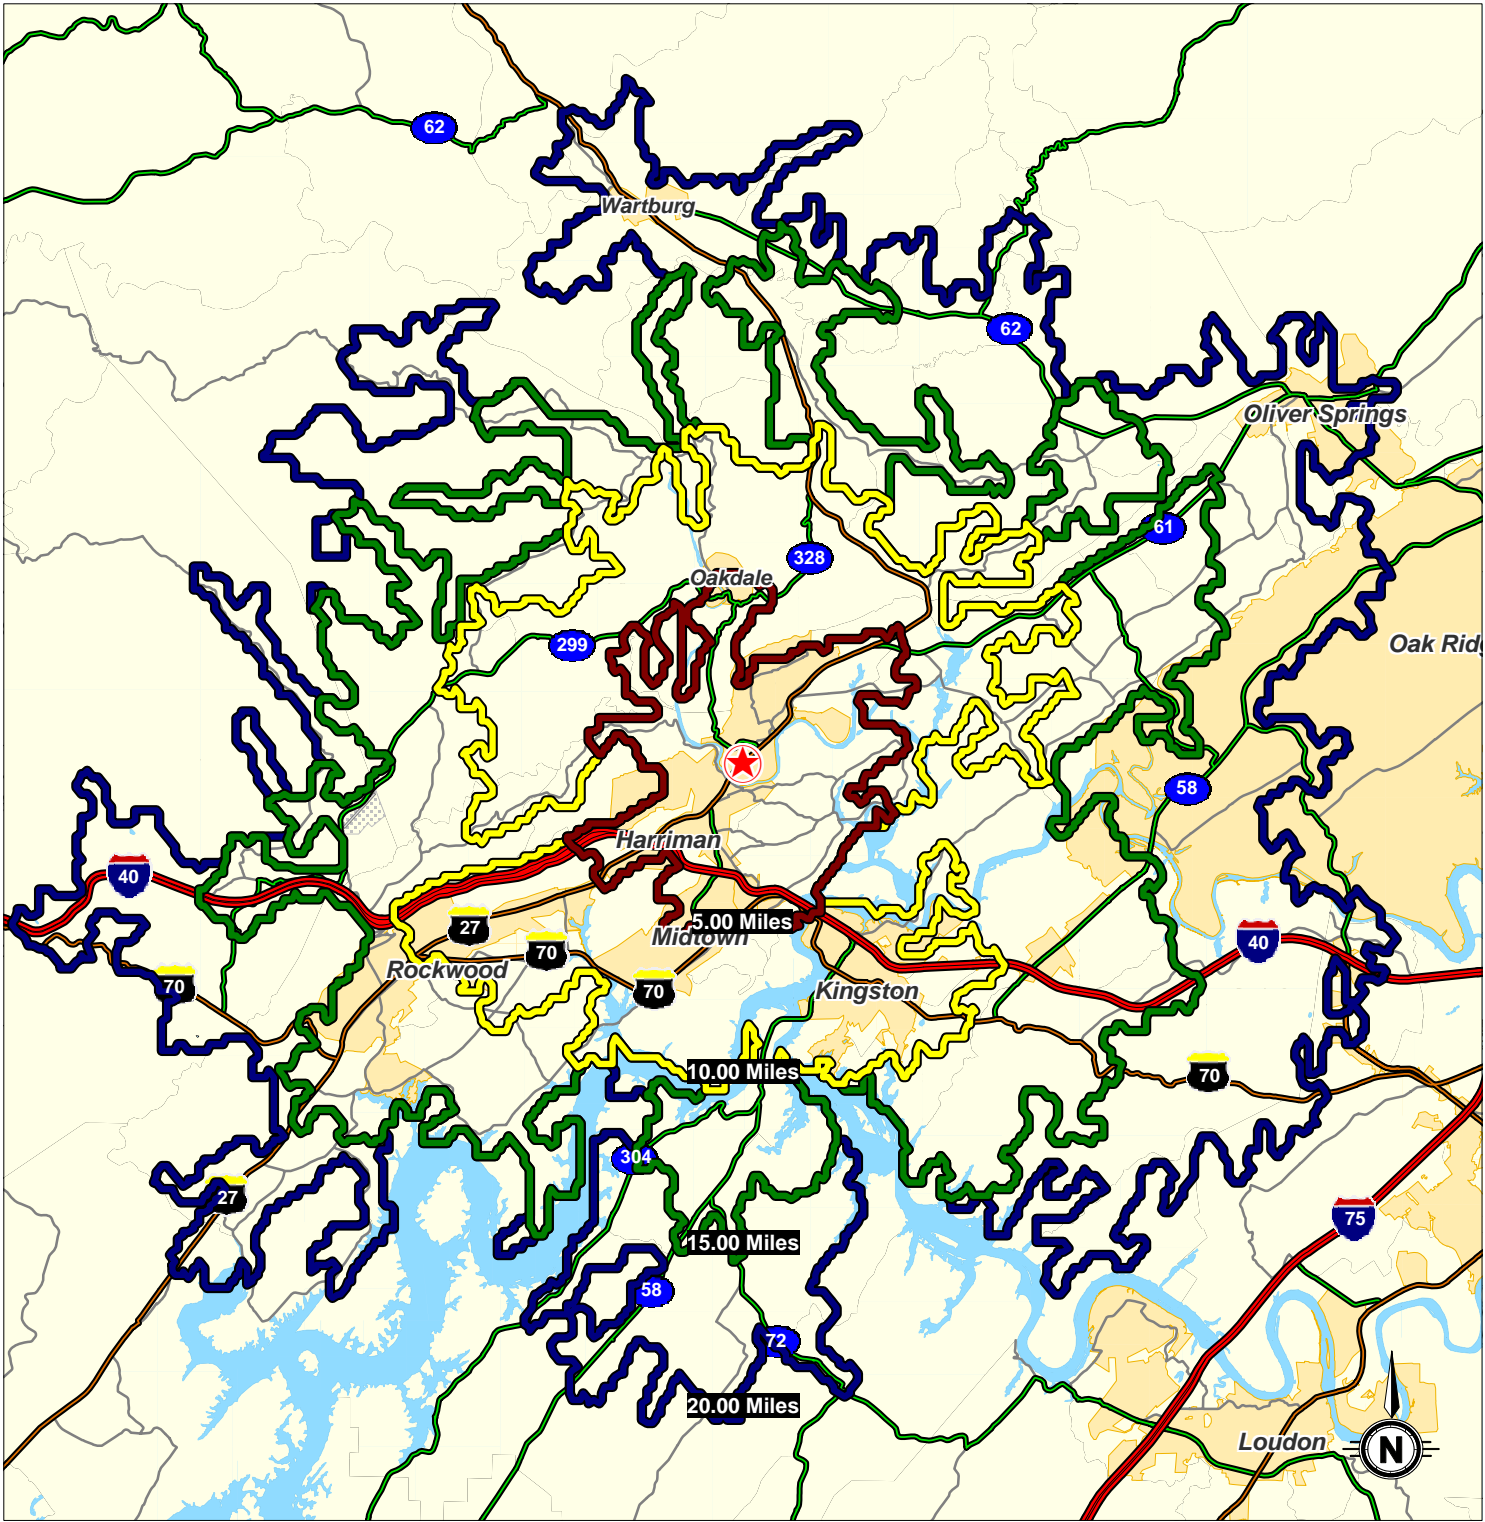

Lat: 35.8675 Lon: -84.6869 Zoom: 22 mi Logos are for identification purposes only and may be trademarks of their respective companies.

©2010, The Shopping Center Group, LLC (615) 259-0200. All Rights Reserved.

Downtown Harriman Harriman, Tennessee

Prepared For

Drive Distance

March 2010

Prepared By

This map was produced using data from private and government sources deemed to be reliable. The information herein is provided without representation or warranty.