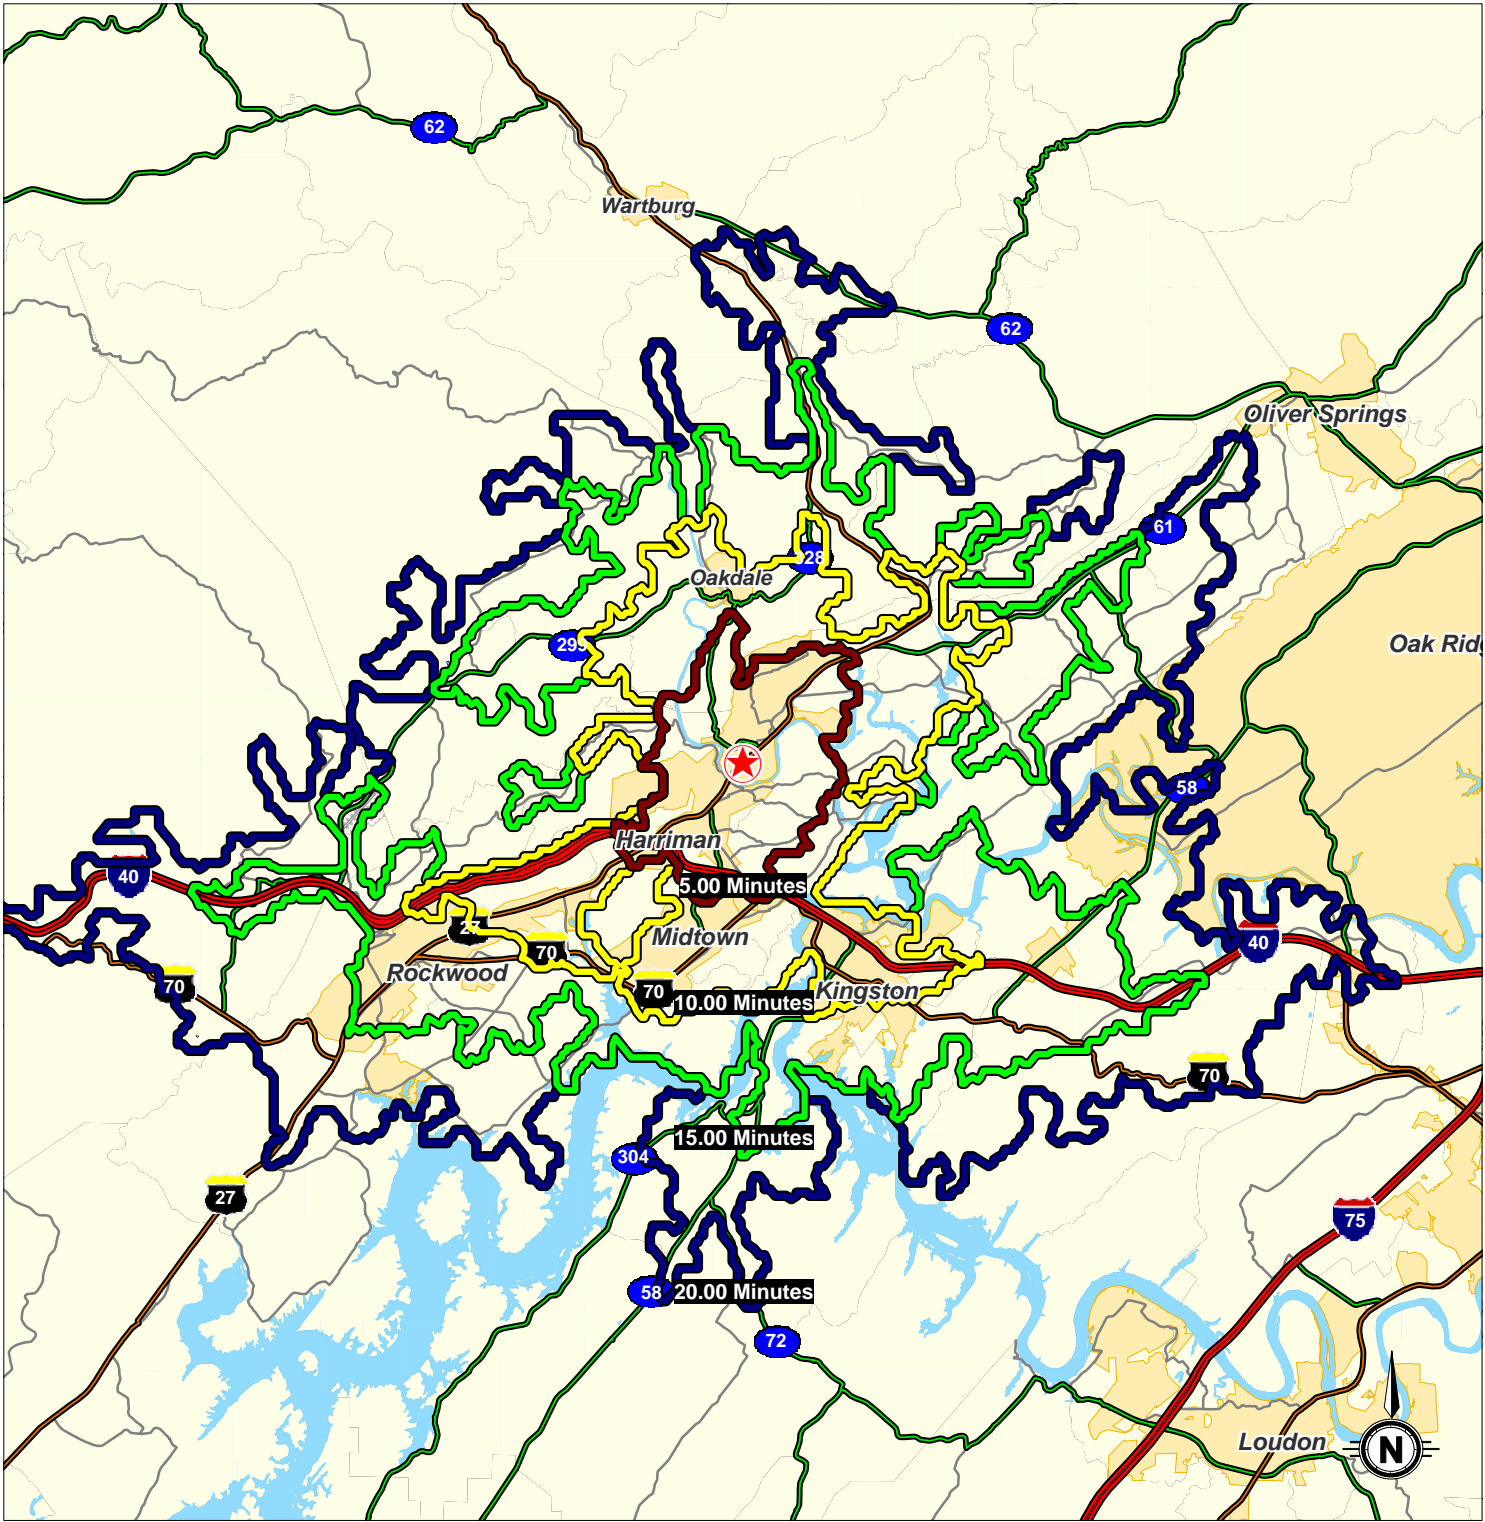

Lat: 35.8675 Lon: -84.6869 Zoom: 22 mi Logos are for identification purposes only and may be trademarks of their respective companies.

©2010, The Shopping Center Group, LLC (615) 259-0200. All Rights Reserved.

Downtown Harriman Harriman, Tennessee

Prepared For

Drive Time

March 2010

Prepared By

This map was produced using data from private and government sources deemed to be reliable. The information herein is provided without representation or warranty.