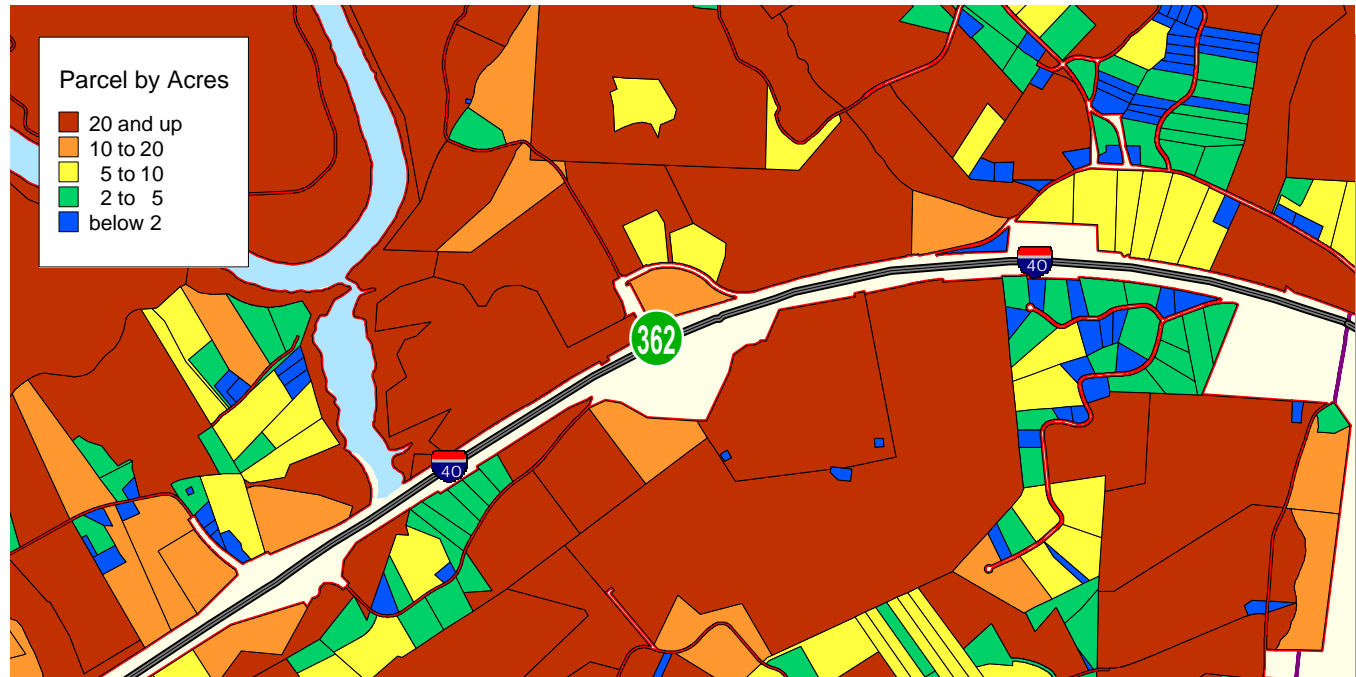

I-40 EXIT 362 - INDUSTRIAL PARK

PARCELS BY SIZE