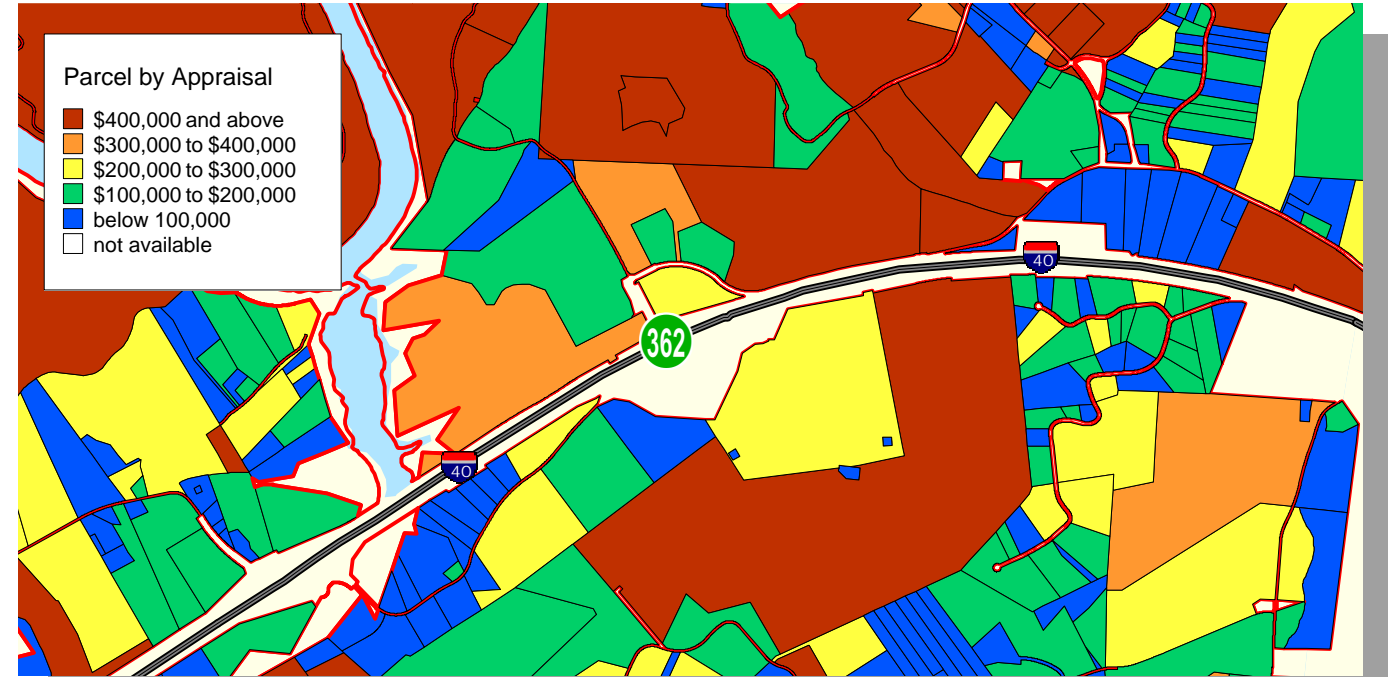

I-40 EXIT 362 - INDUSTRIAL PARK

PARCELS BY APPRAISED VALUE