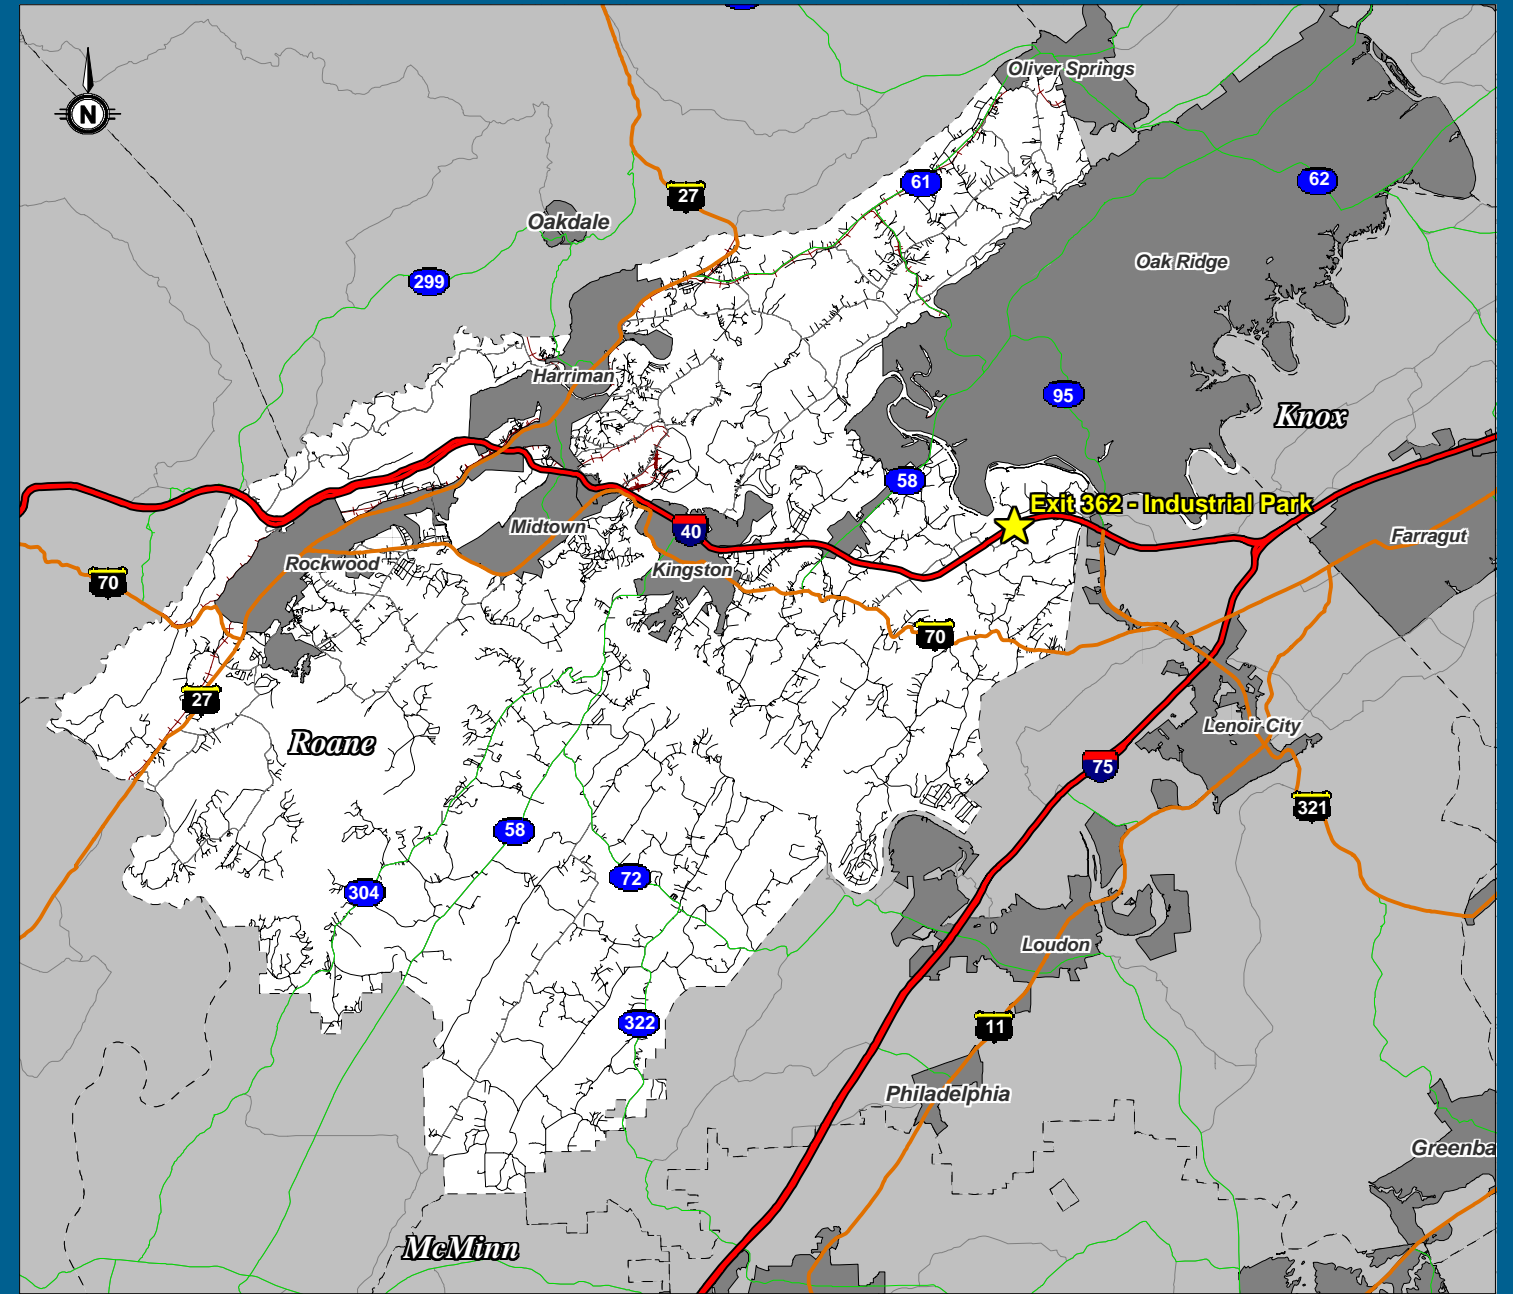

# ROANE COUNTY, TN I-40 EXIT 362

# I-40 EXIT 362 - INDUSTRIAL PARK