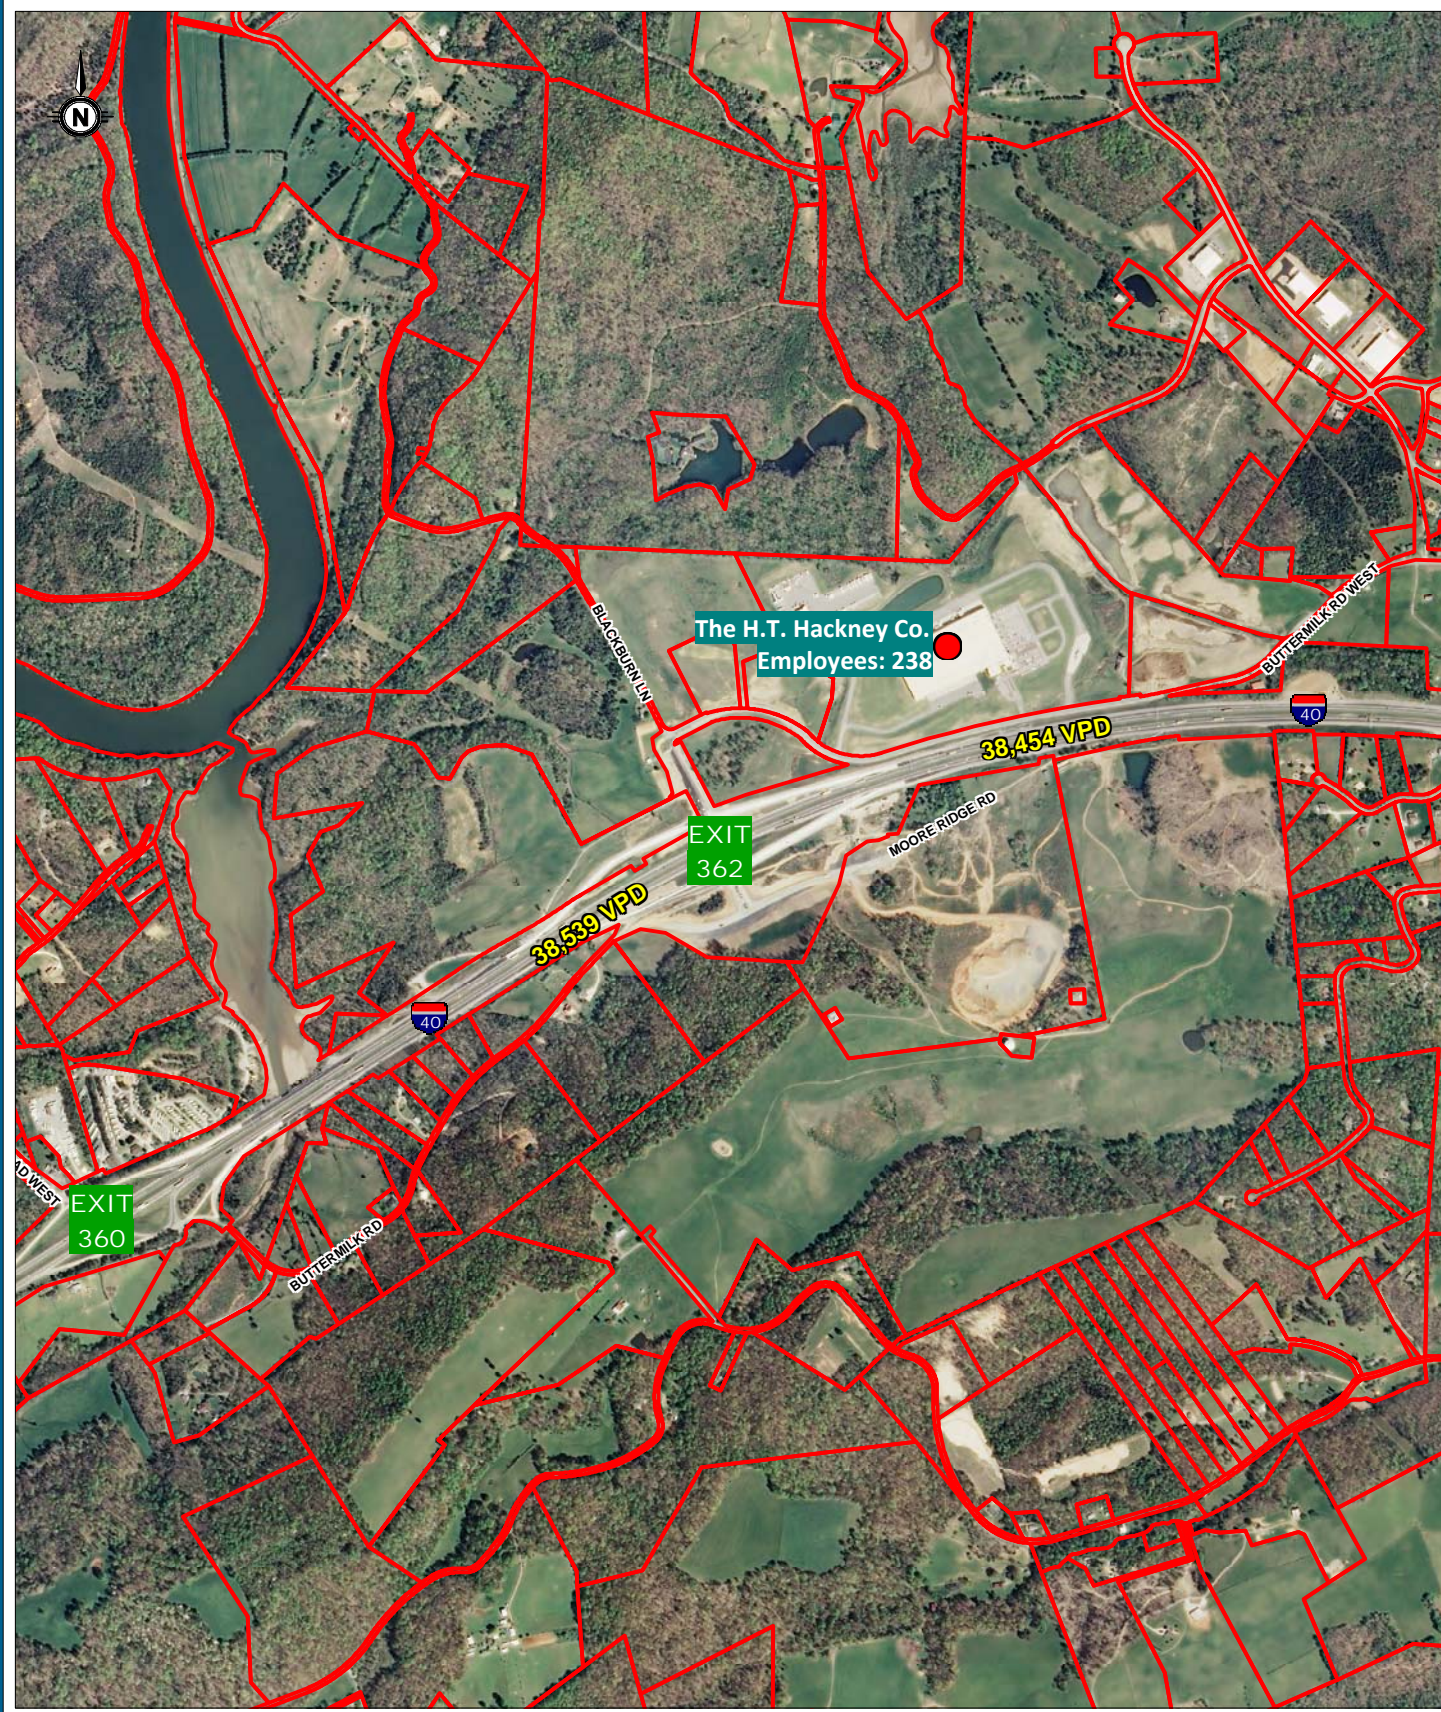

# ROANE COUNTY, TN I-40 EXIT 362

### VEHICLES PER DAY

I-40 W: 38,539 VPD  
 I-40 E: 38,454 VPD

# I-40 EXIT 362 - INDUSTRIAL PARK