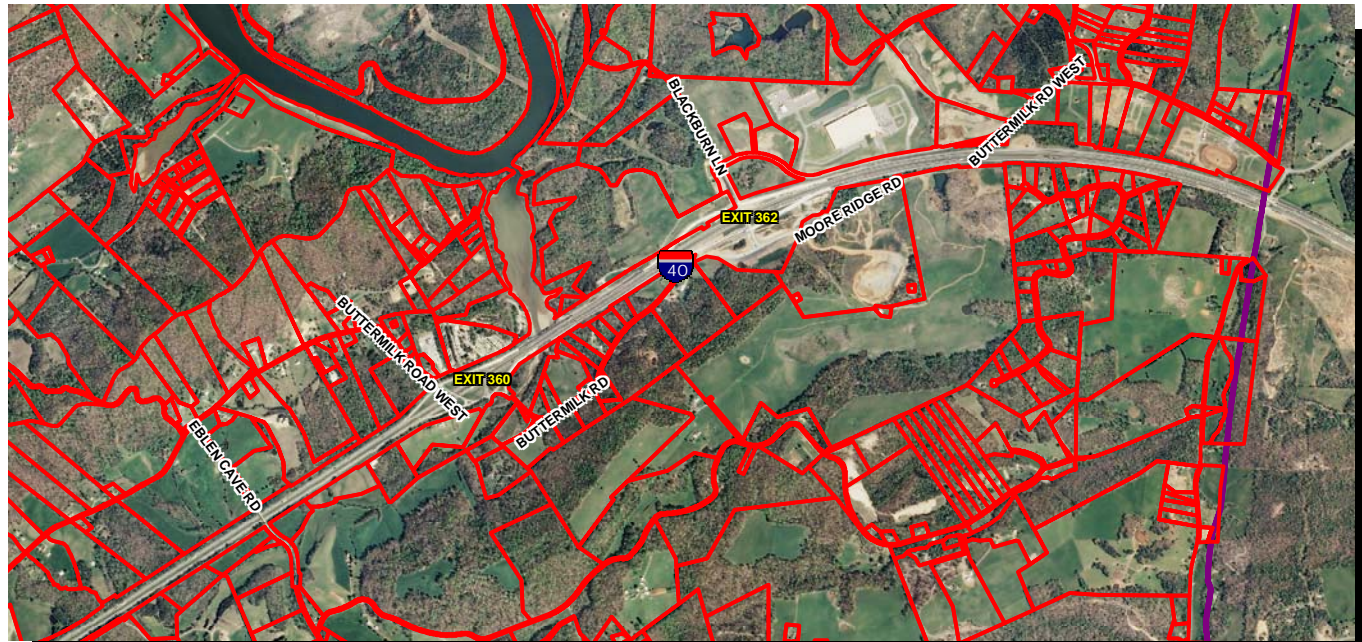

ROANE COUNTY, TN I-40 EXITS

5 EXIT 355 - LAWNVILLE RD 6 EXIT 356 - GALLAHER RD

5 MINUTE DRIVETIME

Population: 7,258
Med HH Inc: \$44,429
Employees: 2,470

5 MILE RADIUS

Population: 14,584
Med HH Inc: \$46,711
Employees: 3,082

AREA BUSINESS

Pilot, Subway, Motel 6, BP,
Bechtel Jacobs 1,200 Employees

VEHICLES PER DAY

I-40 W: 43,858 VPD
I-40 E: 44,216 VPD

7 EXIT 360-BUTTERMILK RD 8 EXIT 362-INDUSTRIAL PK

5 MINUTE DRIVETIME

Population: 1,318
Med HH Inc: \$50,322
Employees: 392

ROANE COUNTY, TN I-40 EXITS

1 Exit 340 - Airport Road

2 Exit 347 - Harriman/Rockwood

3 Exit 350 - Midtown

4 Exit 352 - Kingston

5 Exit 355 - Lawnville Road

6 Exit 356 - Gallaher Road

7 Exit 360 - Buttermilk Rd

④ EXIT 352 - KINGSTON

<u>5 MINUTE DRIVETIME</u>	<u>5 MILE RADIUS</u>	<u>AREA BUSINESS</u>	<u>VEHICLES PER DAY</u>
Population: 8,603 Med HH Inc: \$41,403 # Employees: 2,591	Population: 21,602 Med HH Inc: \$41,730 # Employees: 5,607	Food City, Piggly Wiggly, Knights Inn, Super 8, McDonalds, Hardee's, Taco Bell, Family Dollar, Dollar Tree	I-40 W: 44,212 VPD I-40 E: 45,761 VPD