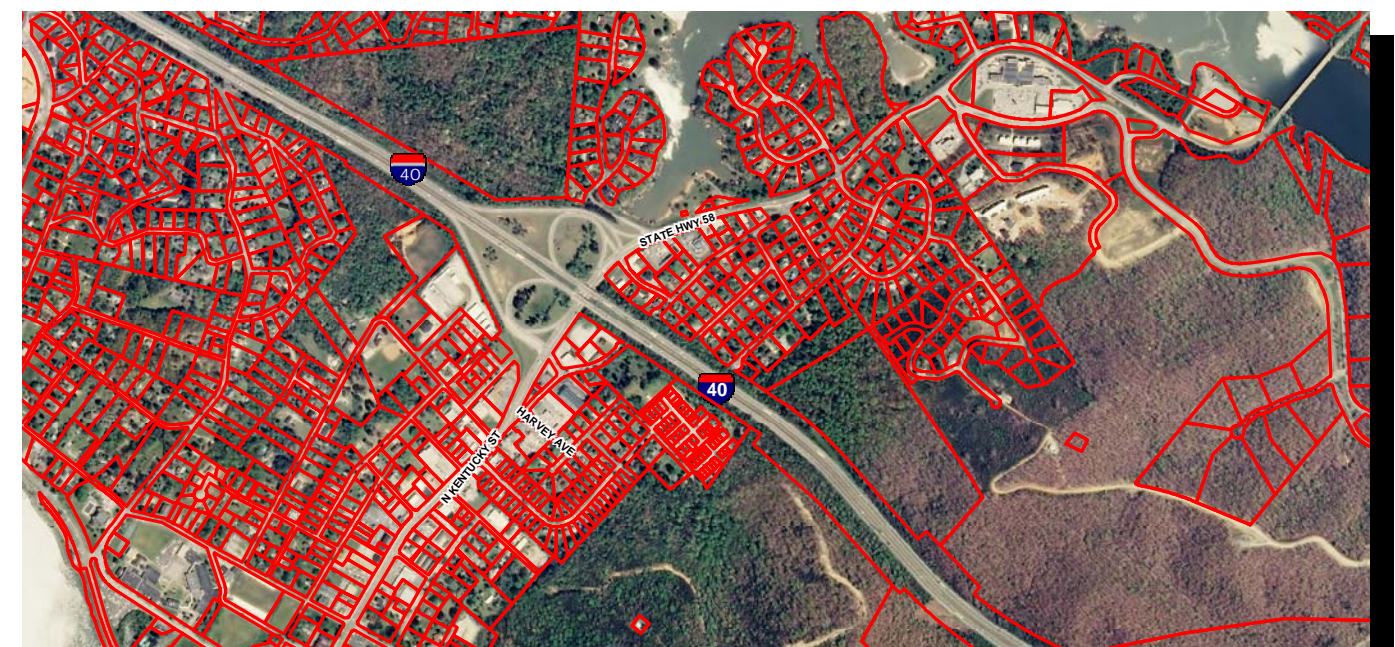

③ EXIT 350 - MIDTOWN

<u>5 MINUTE DRIVETIME</u>	<u>5 MILE RADIUS</u>	<u>AREA BUSINESS</u>	<u>VEHICLES PER DAY</u>
Population: 10,184 Med HH Inc: \$38,346 # Employees: 5,107	Population: 21,920 Med HH Inc: \$40,079 # Employees: 7,194	Lowe's, Kroger, Starbucks, Walgreens TVA Steam Plant 230 Employees Midtown Elem. 370 Enrollment	I-40 W: 35,681 VPD I-40 E: 44,212 VPD Hwy 70 S: 10,194 VPD

② EXIT 347 - HARRIMAN/ROCKWOOD

<u>5 MINUTE DRIVETIME</u>	<u>5 MILE RADIUS</u>	<u>AREA BUSINESS</u>	<u>VEHICLES PER DAY</u>
Population: 6,921 Med HH Inc: \$31,683 # Employees: 4,198	Population: 17,626 Med HH Inc: \$38,017 # Employees: 7,252	Comfort Inn, Cracker Barrel, Days Inn Holiday Inn Express, McDonalds, Quality Inn, Rodeway Inn, Ruby Tuesday	W: 27,274 VPD E: 32,924 VPD

④ EXIT 352 - KINGSTON

<u>5 MINUTE DRIVETIME</u>	<u>5 MILE RADIUS</u>	<u>AREA BUSINESS</u>	<u>VEHICLES PER DAY</u>
Population: 8,603 Med HH Inc: \$41,403 # Employees: 2,591	Population: 21,602 Med HH Inc: \$41,730 # Employees: 5,607	Food City, Piggly Wiggly, Knights Inn, Super 8, McDonalds, Hardee's, Taco Bell, Family Dollar, Dollar Tree	I-40 W: 44,212 VPD I-40 E: 45,761 VPD