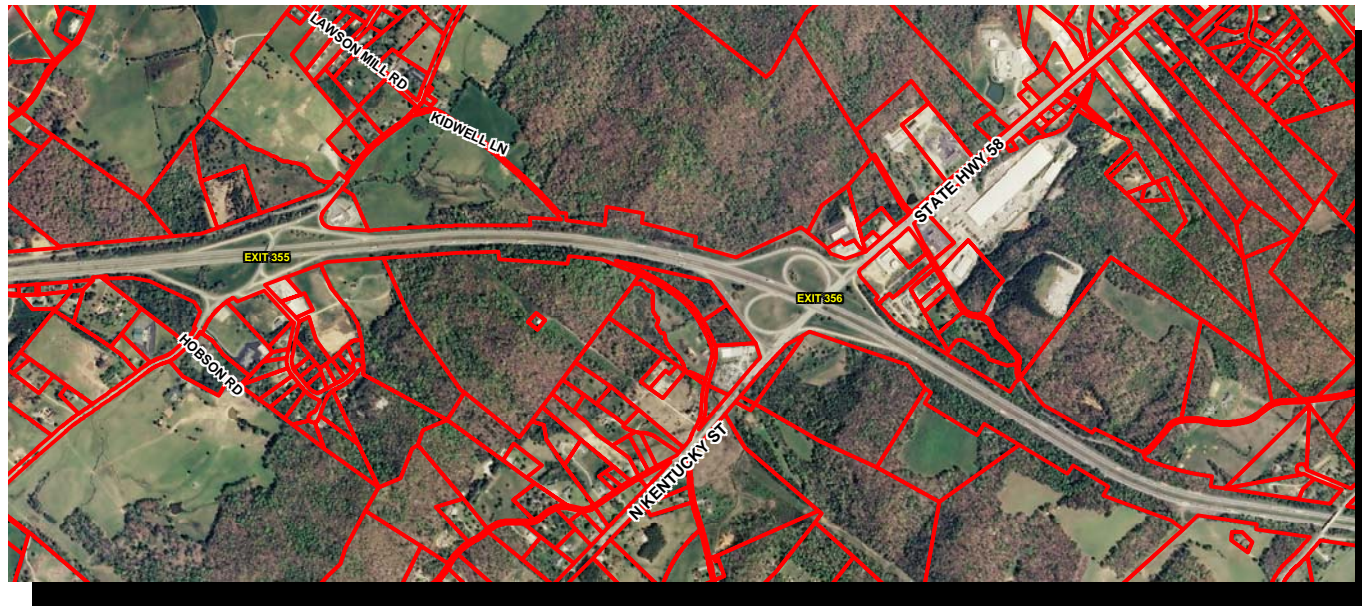

ROANE COUNTY, TN I-40 EXITS

5 EXIT 355 - LAWNVILLE RD 6 EXIT 356 - GALLAHER RD

5 MINUTE DRIVETIME

Population: 7,258
Med HH Inc: \$44,429
Employees: 2,470

5 MILE RADIUS

Population: 14,584
Med HH Inc: \$46,711
Employees: 3,082

AREA BUSINESS

Pilot, Subway, Motel 6, BP,
Bechtel Jacobs 1,200 Employees

VEHICLES PER DAY

I-40 W: 43,858 VPD
I-40 E: 44,216 VPD

7 EXIT 360-BUTTERMILK RD 8 EXIT 362-INDUSTRIAL PK

5 MINUTE DRIVETIME

Population: 1,318
Med HH Inc: \$50,322
Employees: 392

ROANE COUNTY, TN I-40 EXITS

1 Exit 340 - Airport Road

2 Exit 347 - Harriman/Rockwood

3 Exit 350 - Midtown

4 Exit 352 - Kingston

5 Exit 355 - Lawnville Road

6 Exit 356 - Gallaher Road

7 Exit 360 - Buttermilk Rd

④ EXIT 352 - KINGSTON

<u>5 MINUTE DRIVETIME</u>	<u>5 MILE RADIUS</u>	<u>AREA BUSINESS</u>	<u>VEHICLES PER DAY</u>
Population: 8,603 Med HH Inc: \$41,403 # Employees: 2,591	Population: 21,602 Med HH Inc: \$41,730 # Employees: 5,607	Food City, Piggly Wiggly, Knights Inn, Super 8, McDonalds, Hardee's, Taco Bell, Family Dollar, Dollar Tree	I-40 W: 44,212 VPD I-40 E: 45,761 VPD