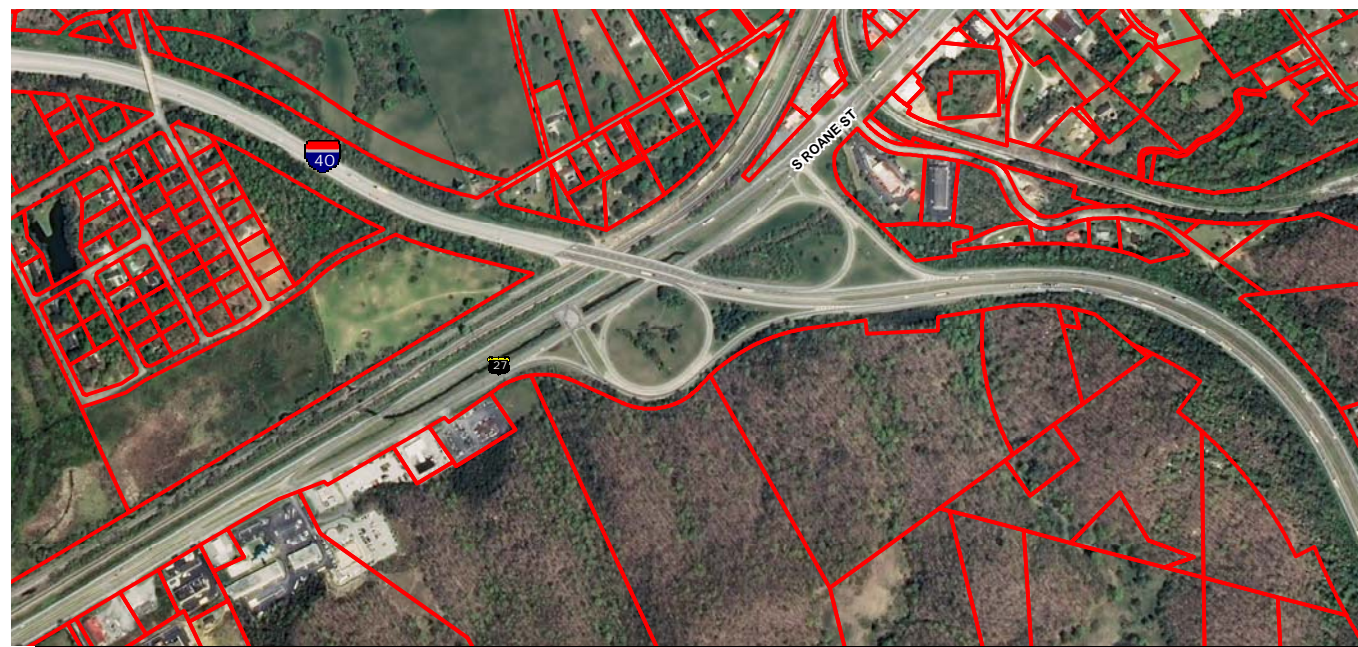

② EXIT 347 - HARRIMAN/ROCKWOOD

<u>5 MINUTE DRIVETIME</u>	<u>5 MILE RADIUS</u>	<u>AREA BUSINESS</u>	<u>VEHICLES PER DAY</u>
Population: 6,921 Med HH Inc: \$31,683 # Employees: 4,198	Population: 17,626 Med HH Inc: \$38,017 # Employees: 7,252	Comfort Inn, Cracker Barrel, Days Inn Holiday Inn Express, McDonalds, Quality Inn, Rodeway Inn, Ruby Tuesday	W: 27,274 VPD E: 32,924 VPD