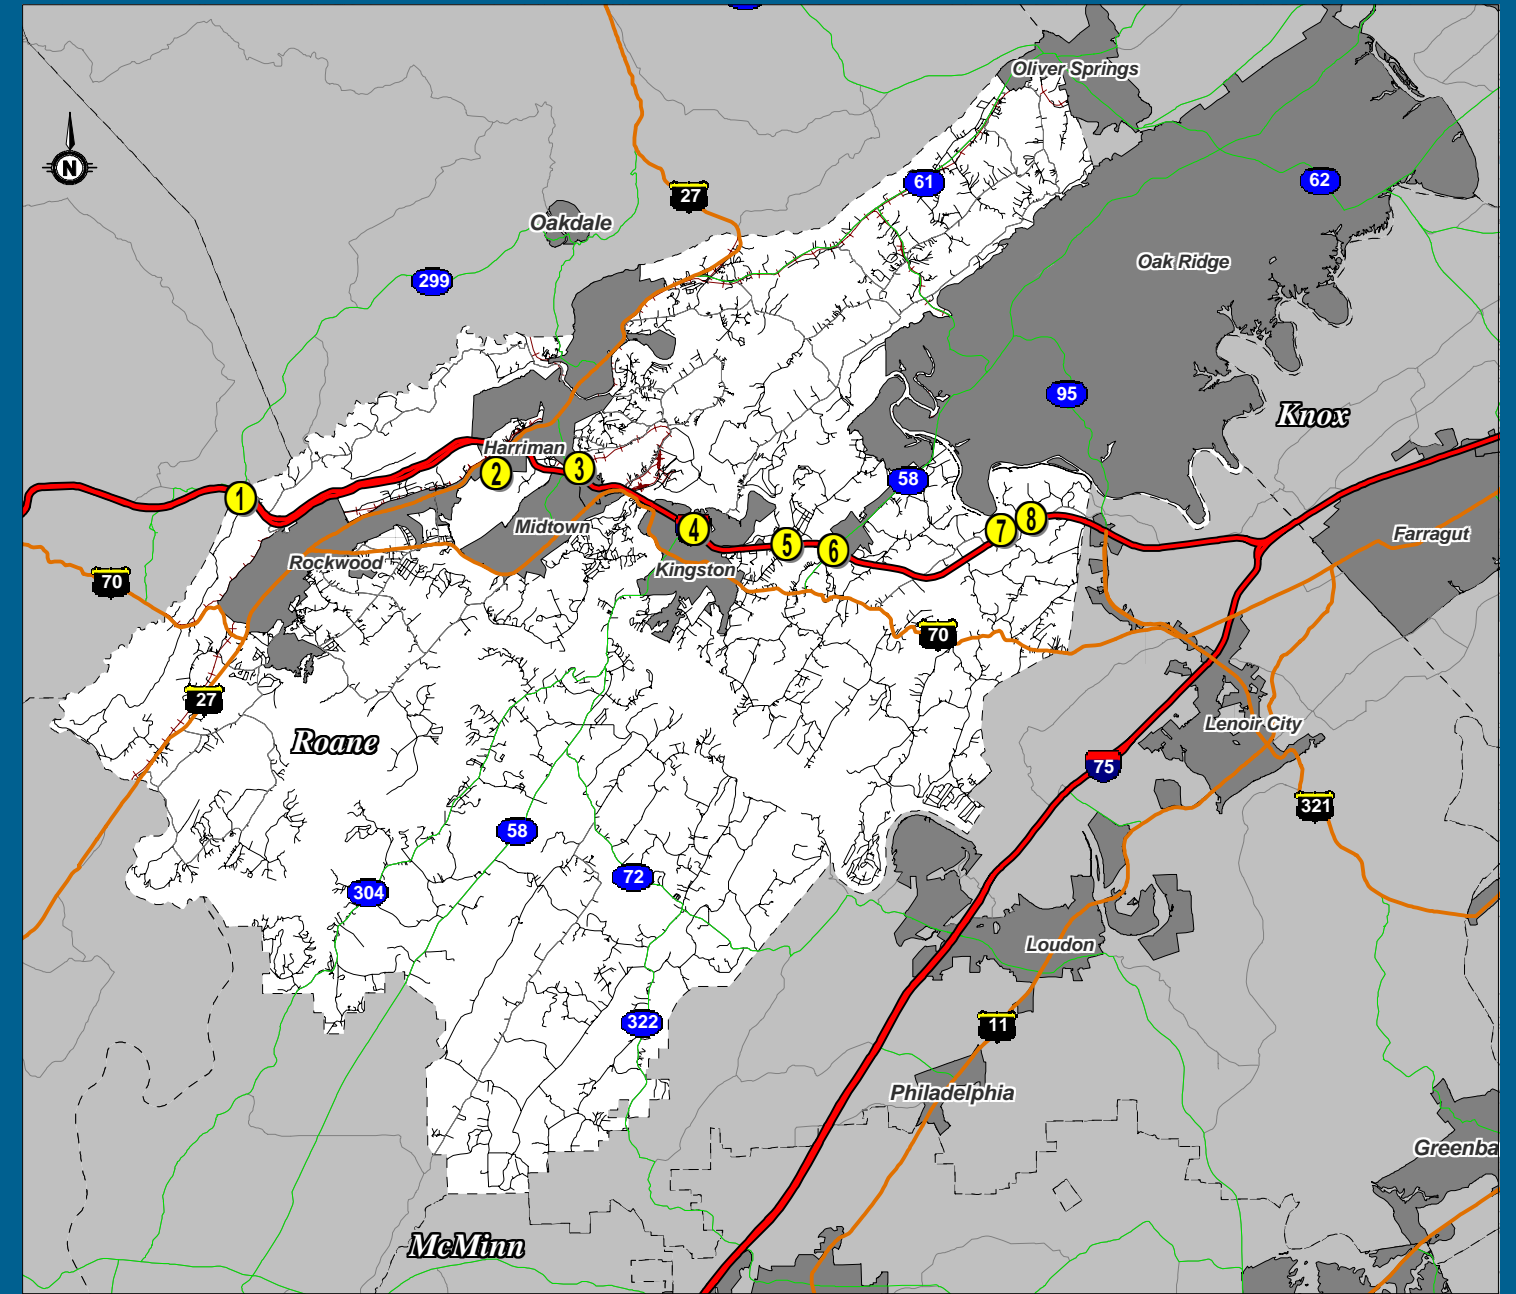

ROANE COUNTY, TN I-40 EXITS

5 EXIT 355 - LAWNVILLE RD 6 EXIT 356 - GALLAHER RD

5 MINUTE DRIVETIME

Population: 7,258
Med HH Inc: \$44,429
Employees: 2,470

5 MILE RADIUS

Population: 14,584
Med HH Inc: \$46,711
Employees: 3,082

AREA BUSINESS

Pilot, Subway, Motel 6, BP,
Bechtel Jacobs 1,200 Employees

VEHICLES PER DAY

I-40 W: 43,858 VPD
I-40 E: 44,216 VPD

7 EXIT 360-BUTTERMILK RD 8 EXIT 362-INDUSTRIAL PK

5 MINUTE DRIVETIME

Population: 1,318
Med HH Inc: \$50,322
Employees: 392

ROANE COUNTY, TN I-40 EXITS

1 Exit 340 - Airport Road

2 Exit 347 - Harriman/Rockwood

3 Exit 350 - Midtown

4 Exit 352 - Kingston

5 Exit 355 - Lawnville Road

6 Exit 356 - Gallaher Road

7 Exit 360 - Buttermilk Rd

④ EXIT 352 - KINGSTON

<u>5 MINUTE DRIVETIME</u>	<u>5 MILE RADIUS</u>	<u>AREA BUSINESS</u>	<u>VEHICLES PER DAY</u>
Population: 8,603 Med HH Inc: \$41,403 # Employees: 2,591	Population: 21,602 Med HH Inc: \$41,730 # Employees: 5,607	Food City, Piggly Wiggly, Knights Inn, Super 8, McDonalds, Hardee's, Taco Bell, Family Dollar, Dollar Tree	I-40 W: 44,212 VPD I-40 E: 45,761 VPD