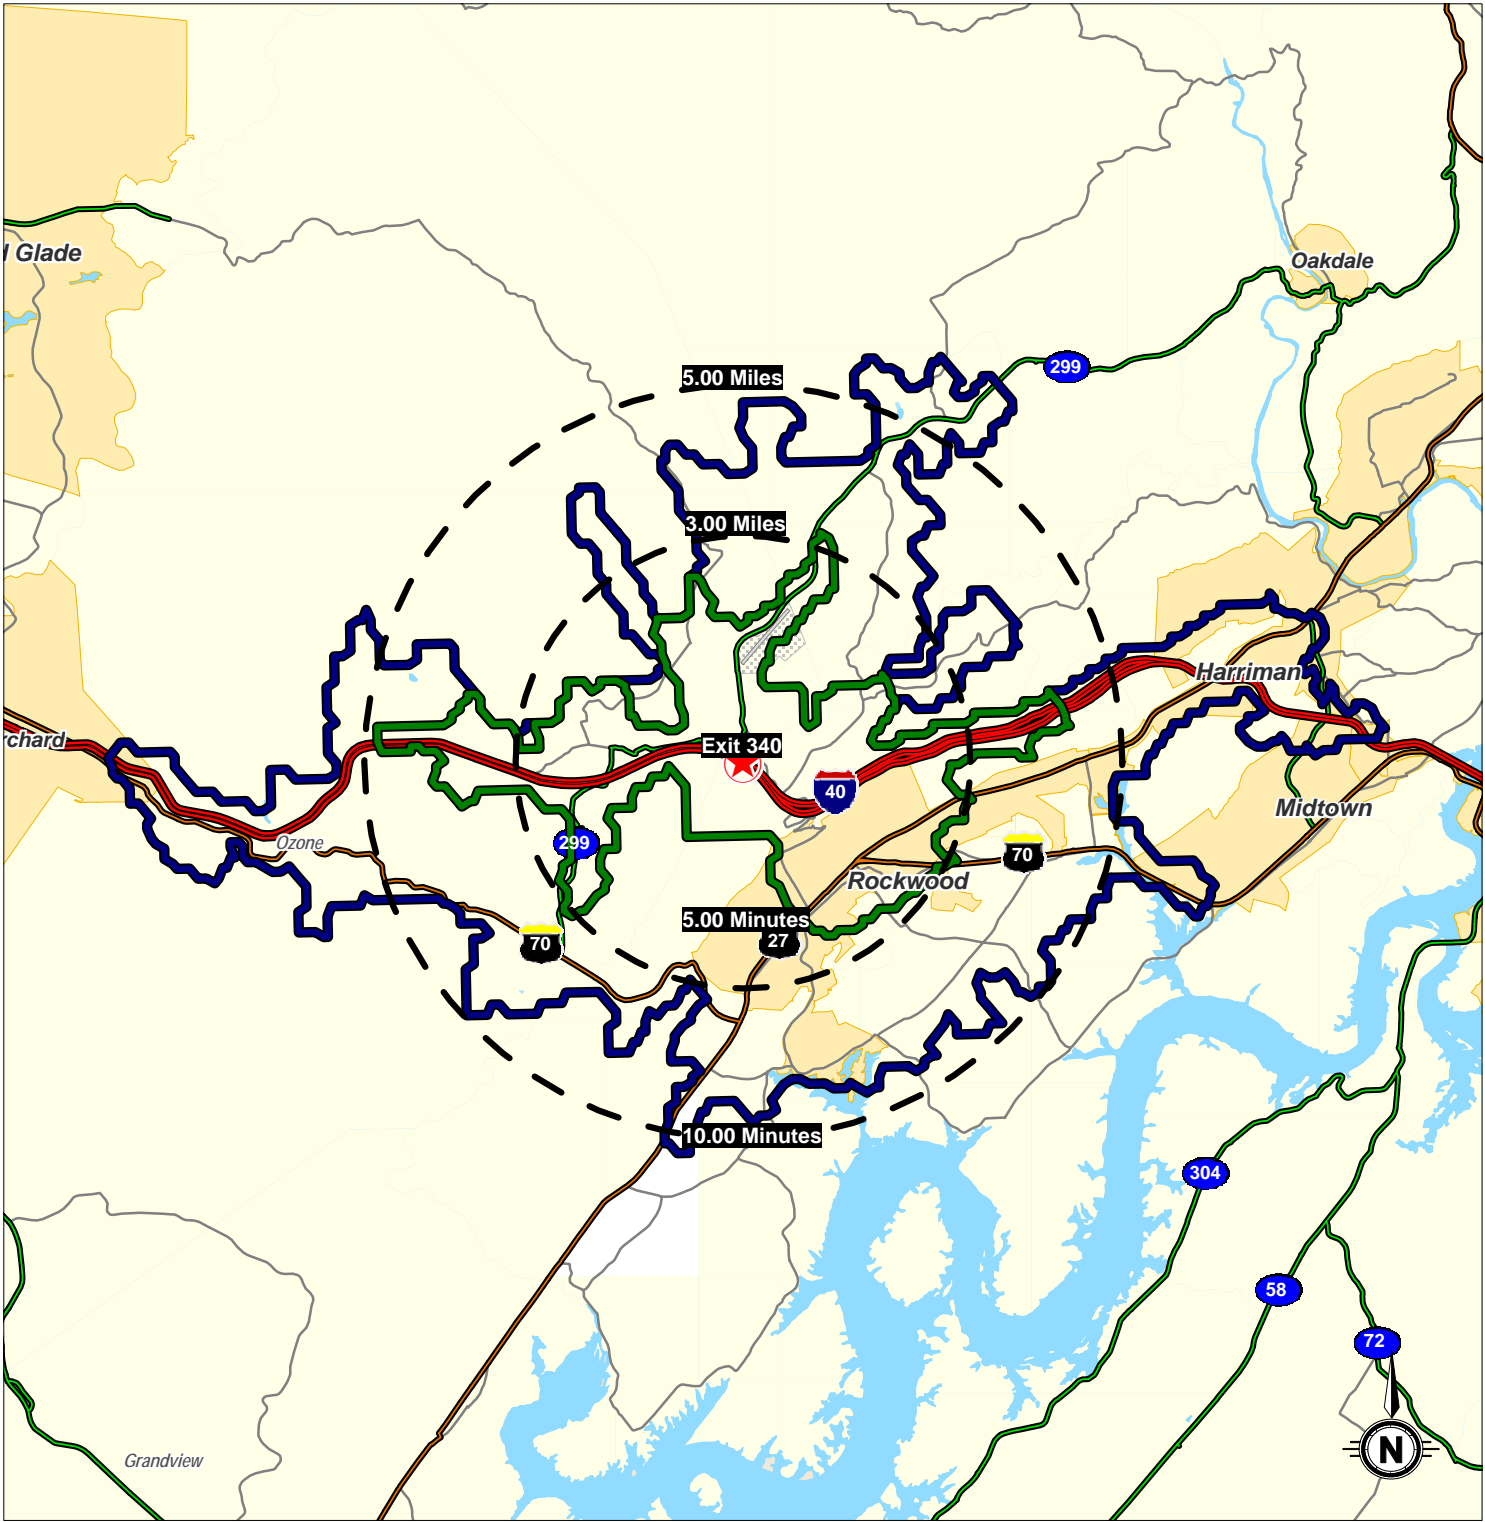

Lat: 35.9049 Lon: -84.58 Zoom: 20 mi Logos are for identification purposes only and may be trademarks of their respective companies.

©2010, The Shopping Center Group, LLC (615) 259-0200. All Rights Reserved.

**I-40 & SR299/Airport Rd, Exit 340**  
**Roane County, Tennessee**

2010

This map was produced using data from private and government sources deemed to be reliable. The information herein is provided without representation or warranty.