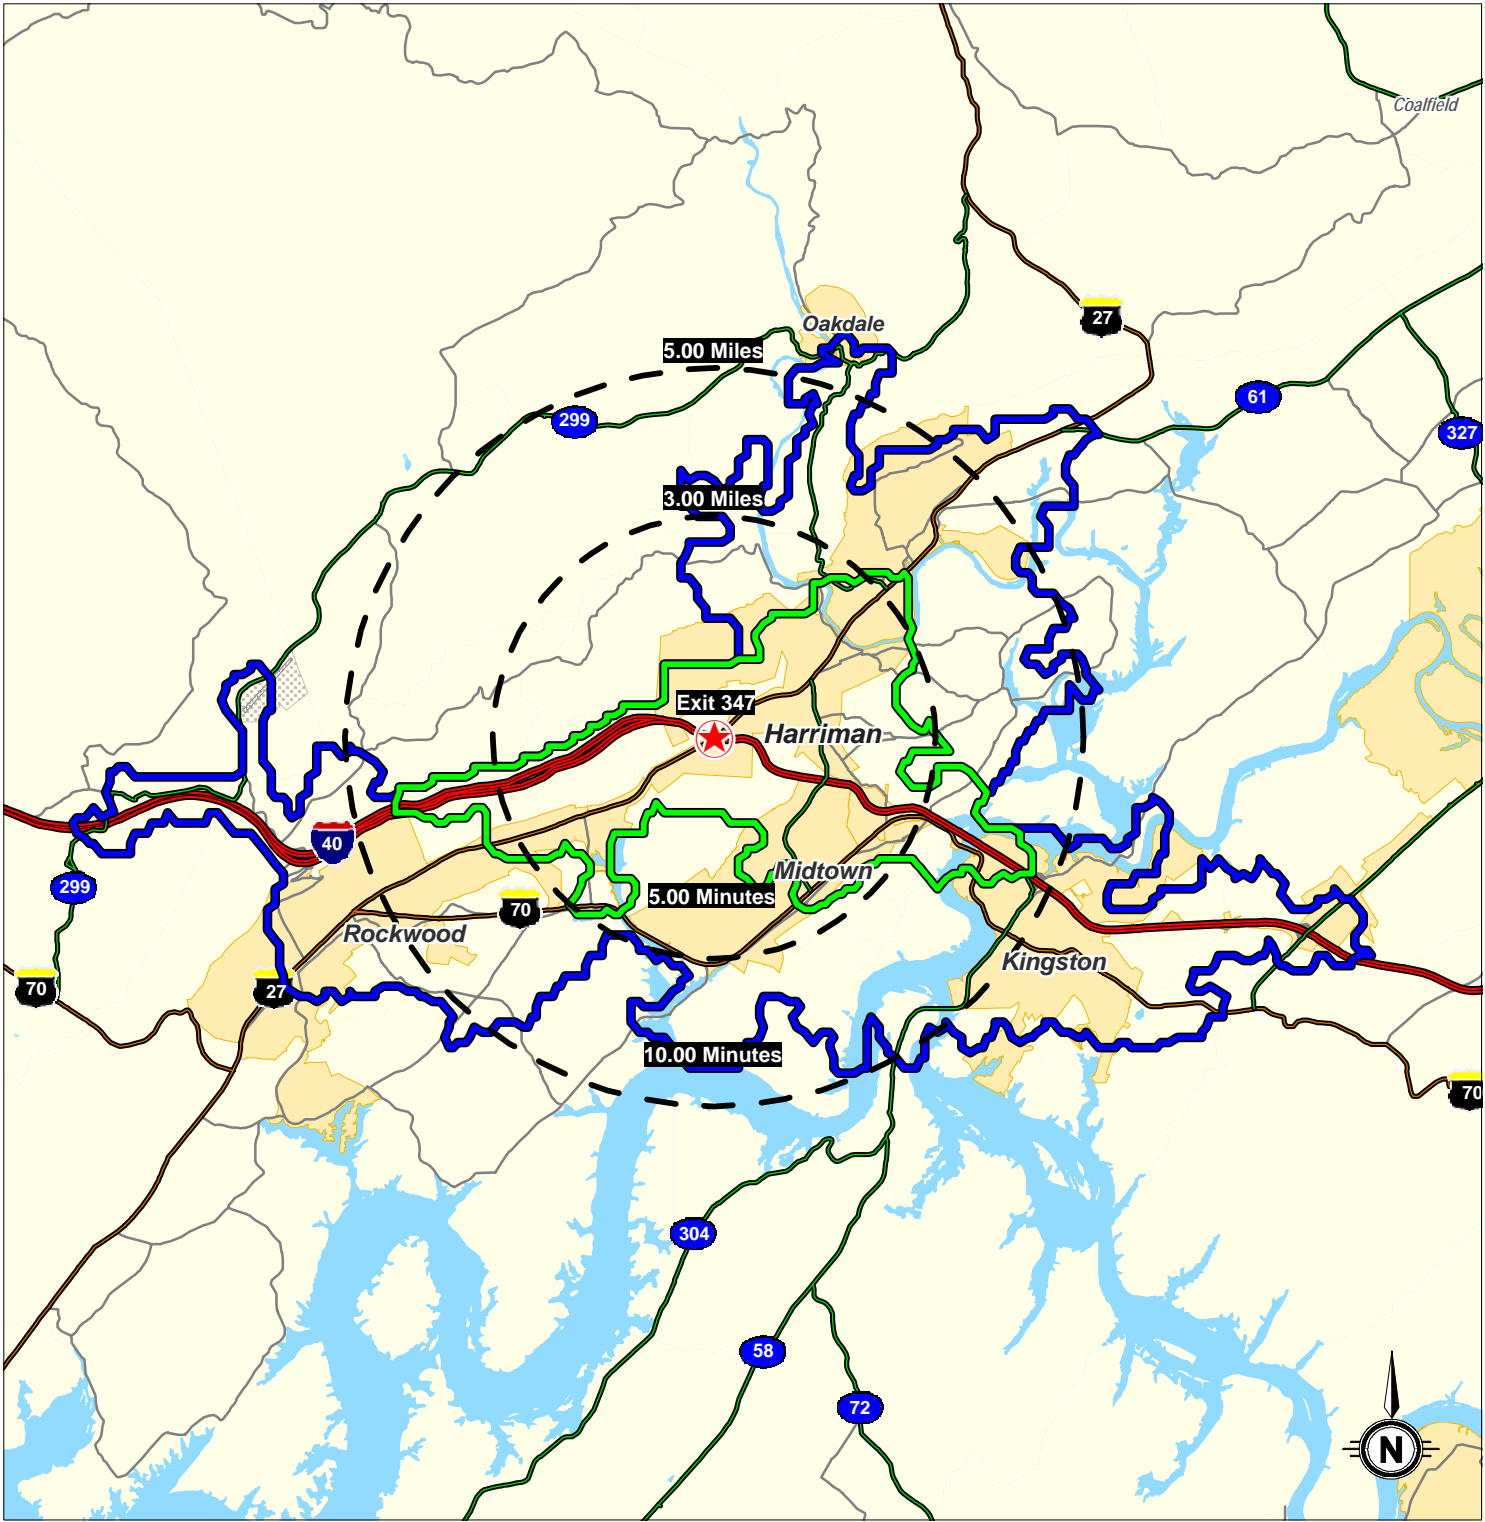

Lat: 35.9049 Lon: -84.58 Zoom: 20 mi Logos are for identification purposes only and may be trademarks of their respective companies.

©2010, The Shopping Center Group, LLC (615) 259-0200. All Rights Reserved.

I-40 & Hwy 27, Exit 347 Harriman, Tennessee

2010

This map was produced using data from private and government sources deemed to be reliable. The information herein is provided without representation or warranty.