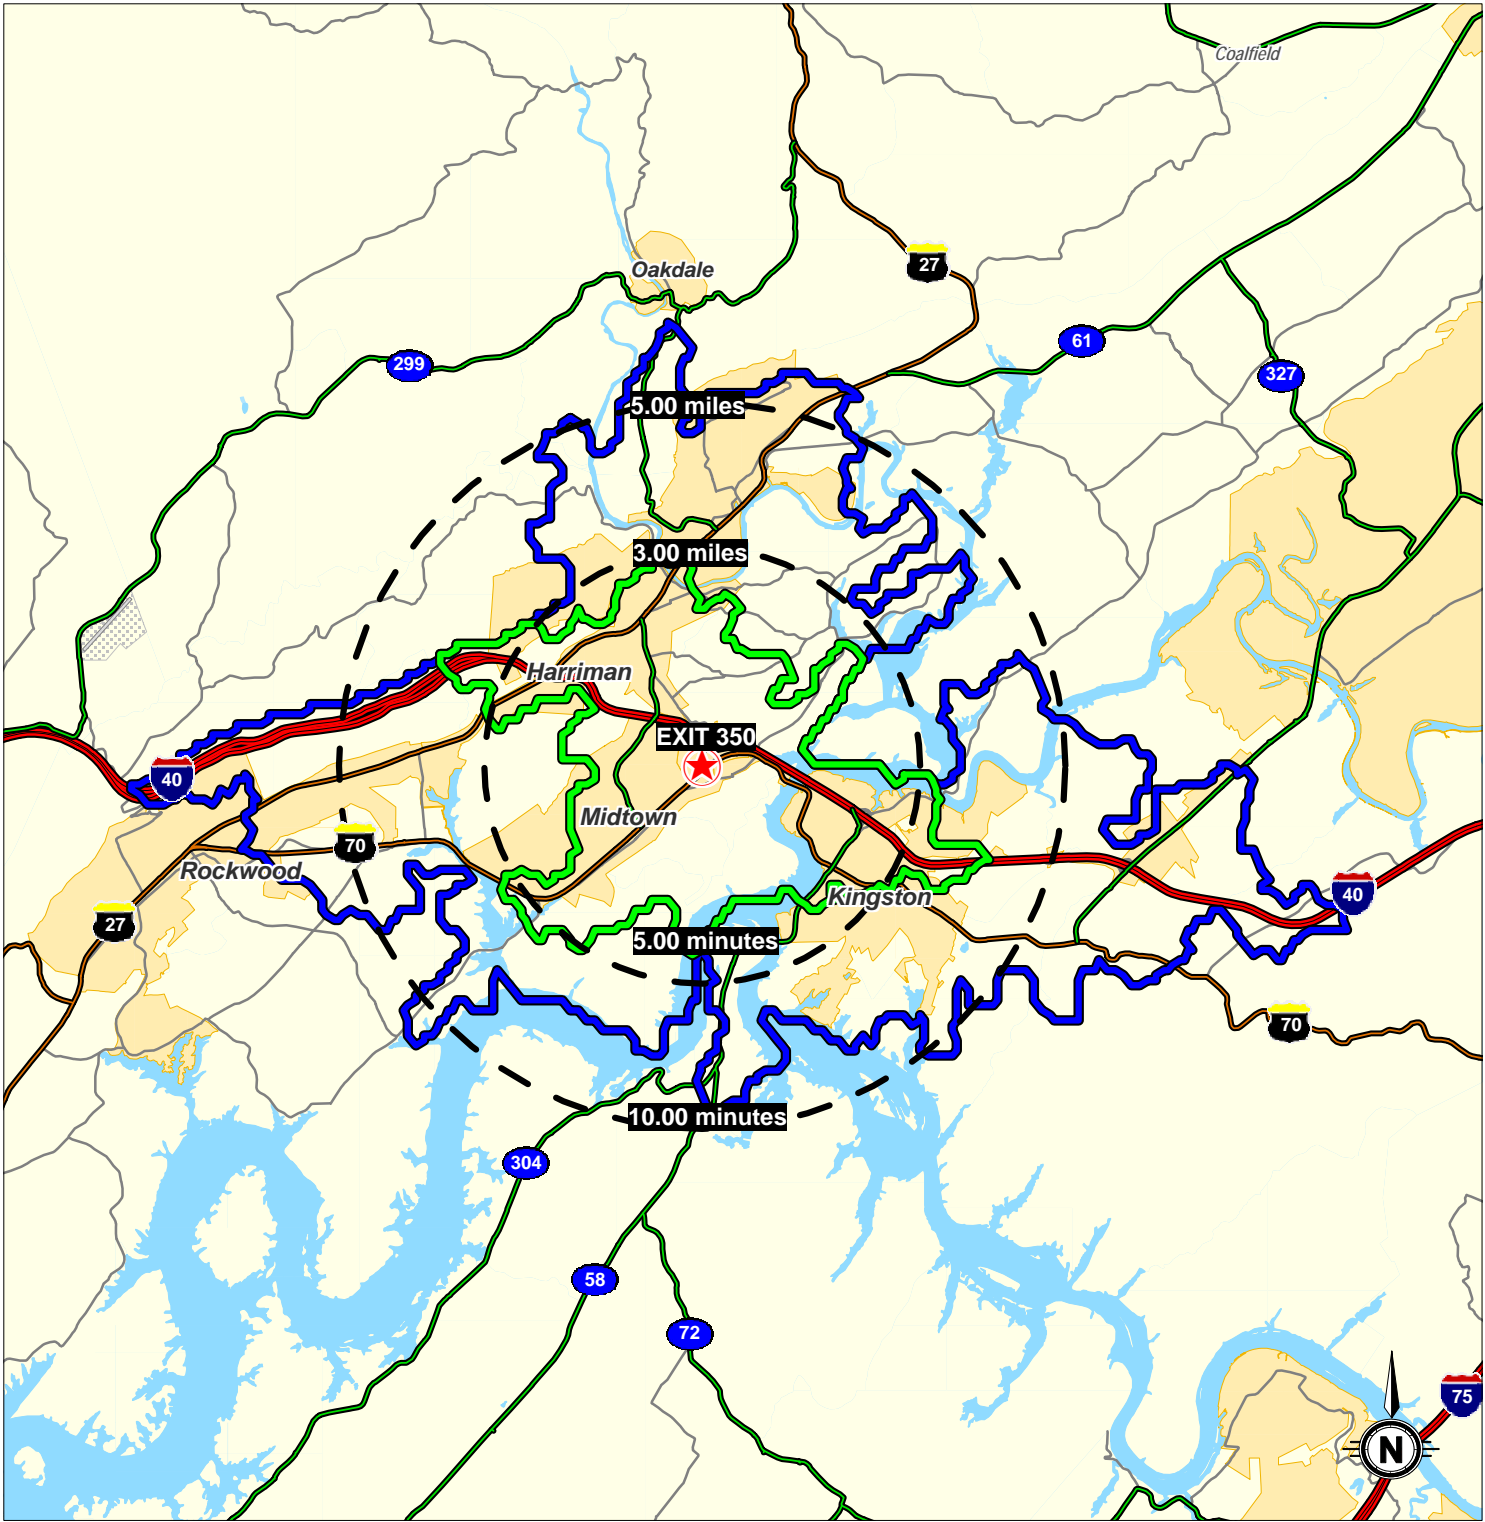

Lat: 35.8924 Lon: -84.5386 Zoom: 20.35 mi Logos are for identification purposes only and may be trademarks of their respective companies.

©2010, The Shopping Center Group, LLC (615) 259-0200. All Rights Reserved.

Exit 350, I-40 & Hwy 29 Midtown, Tennessee

2010

This map was produced using data from private and government sources deemed to be reliable. The information herein is provided without representation or warranty.