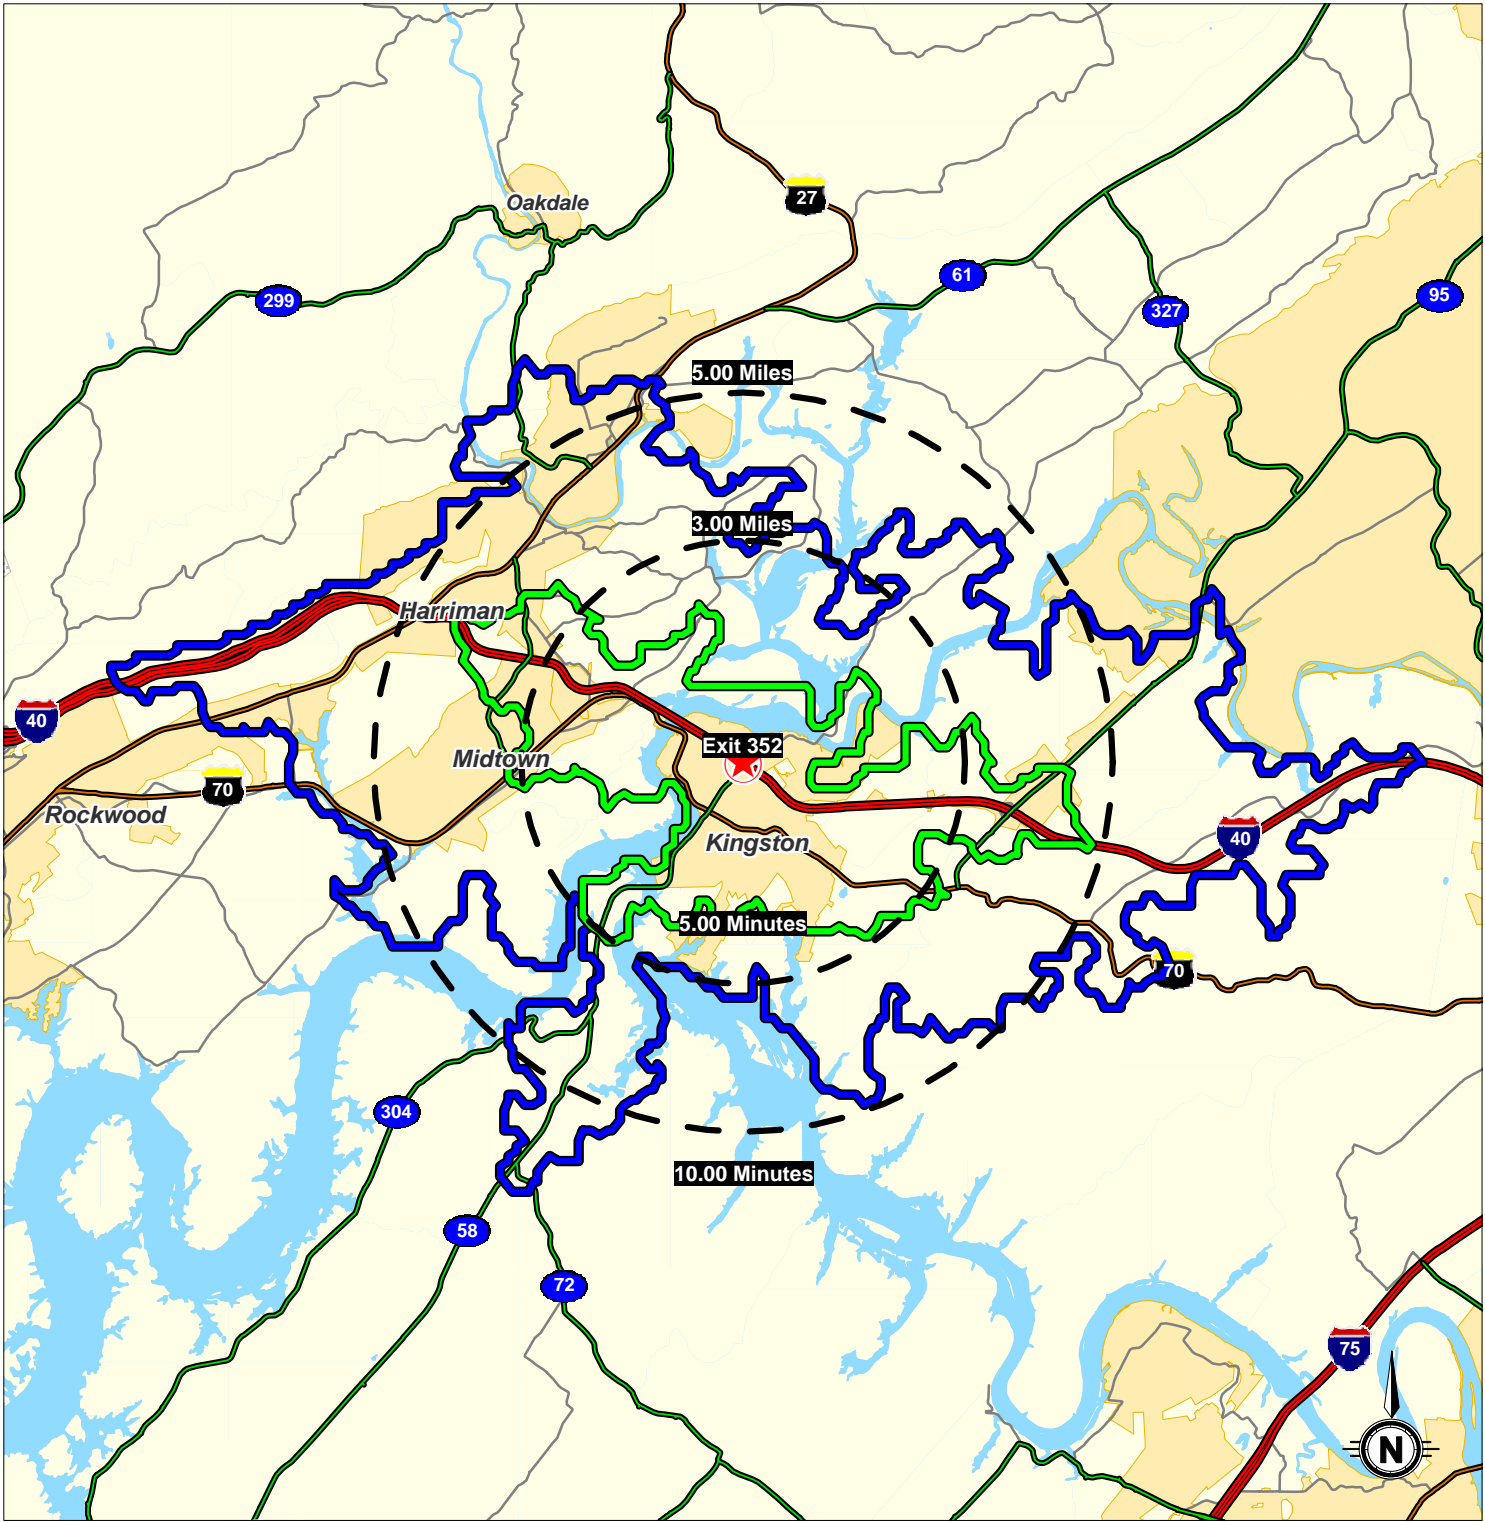

Lat: 35.8811 Lon: -84.5083 Zoom: 20 mi Logos are for identification purposes only and may be trademarks of their respective companies.

©2010, The Shopping Center Group, LLC (615) 259-0200. All Rights Reserved.

***I-40 & Hwy 58, Exit 352
Kingston, Tennessee***

2010

This map was produced using data from private and government sources deemed to be reliable. The information herein is provided without representation or warranty.