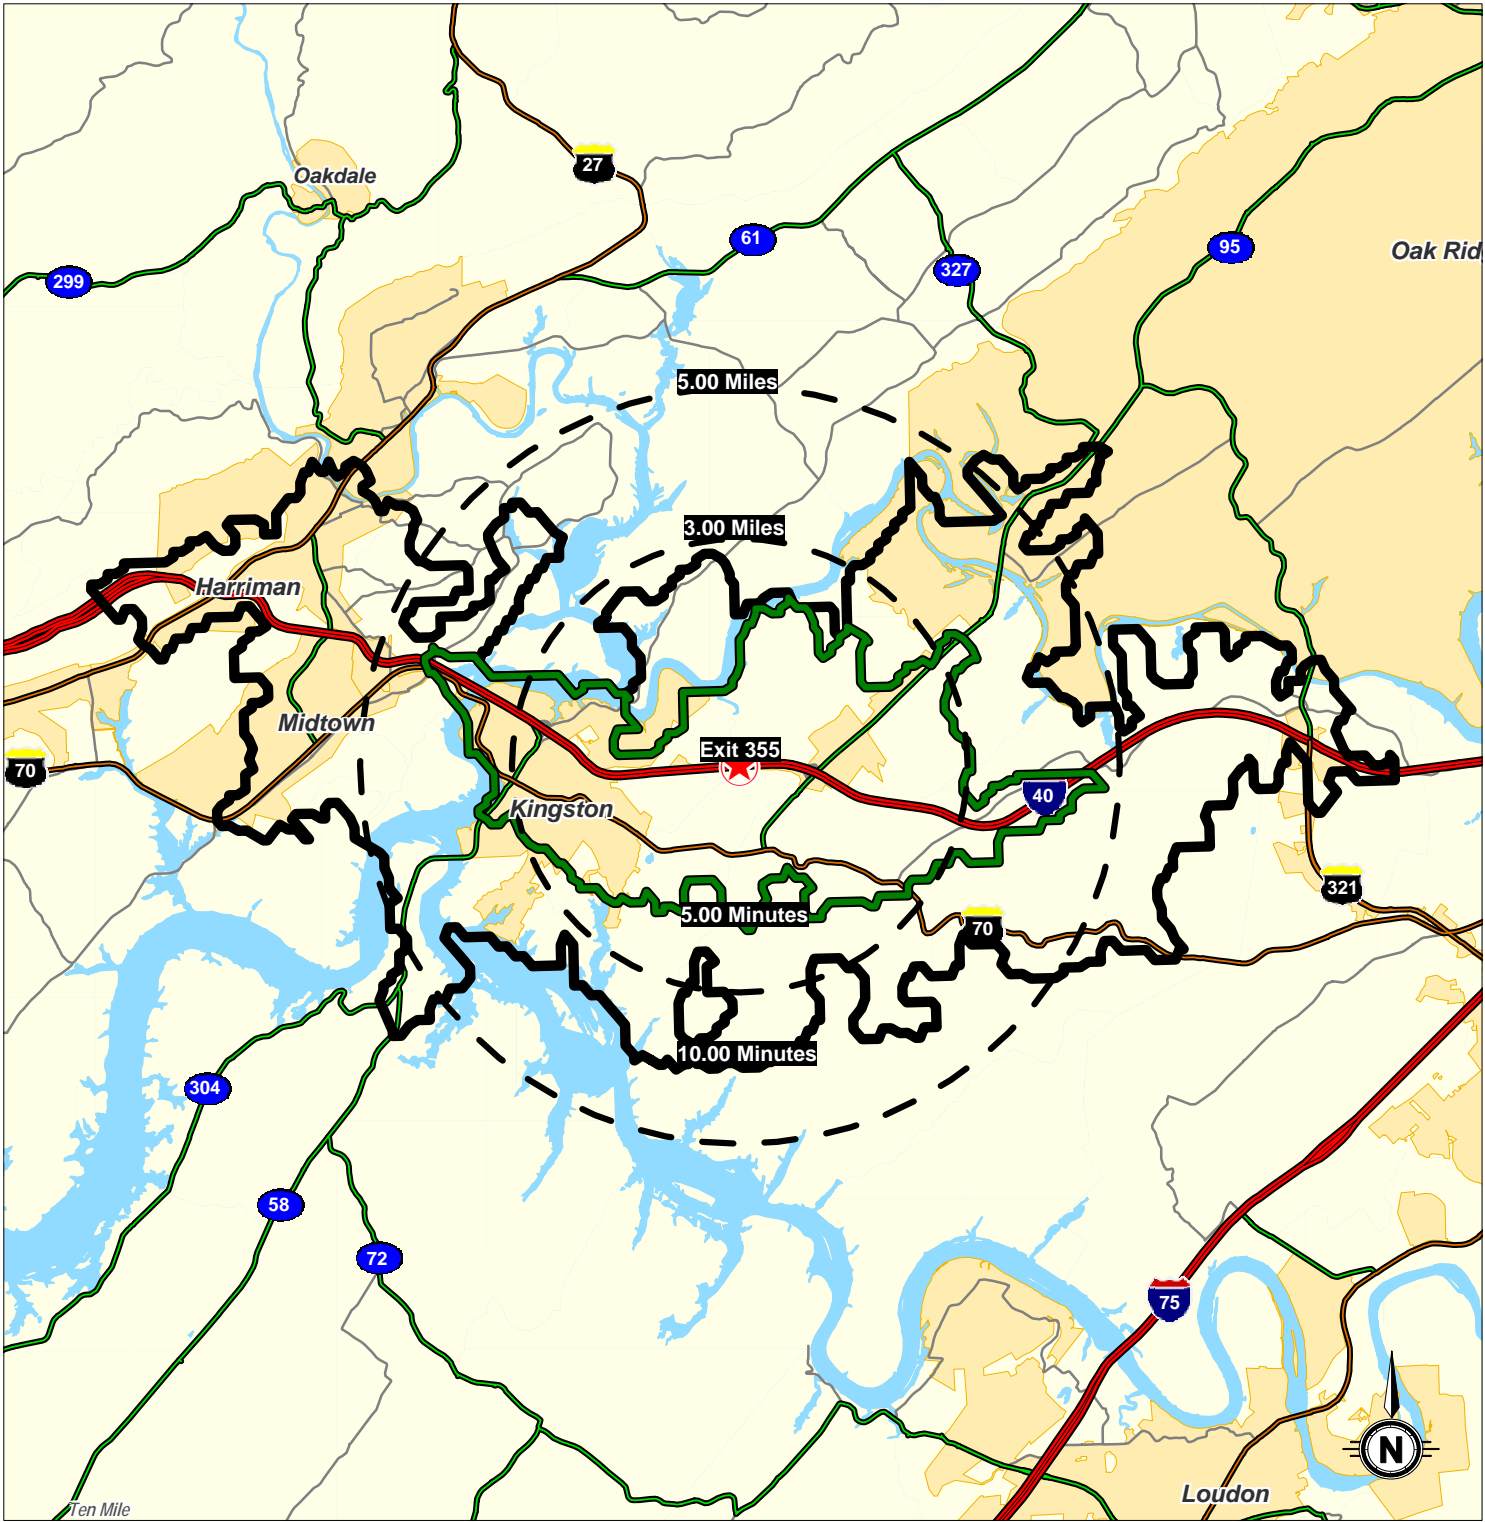

Lat: 35.9049 Lon: -84.58 Zoom: 20 mi Logos are for identification purposes only and may be trademarks of their respective companies.

©2010, The Shopping Center Group, LLC (615) 259-0200. All Rights Reserved.

## I-40 & Lawnville Road, Exit 355 Kingston, Tennessee

2010

This map was produced using data from private and government sources deemed to be reliable. The information herein is provided without representation or warranty.