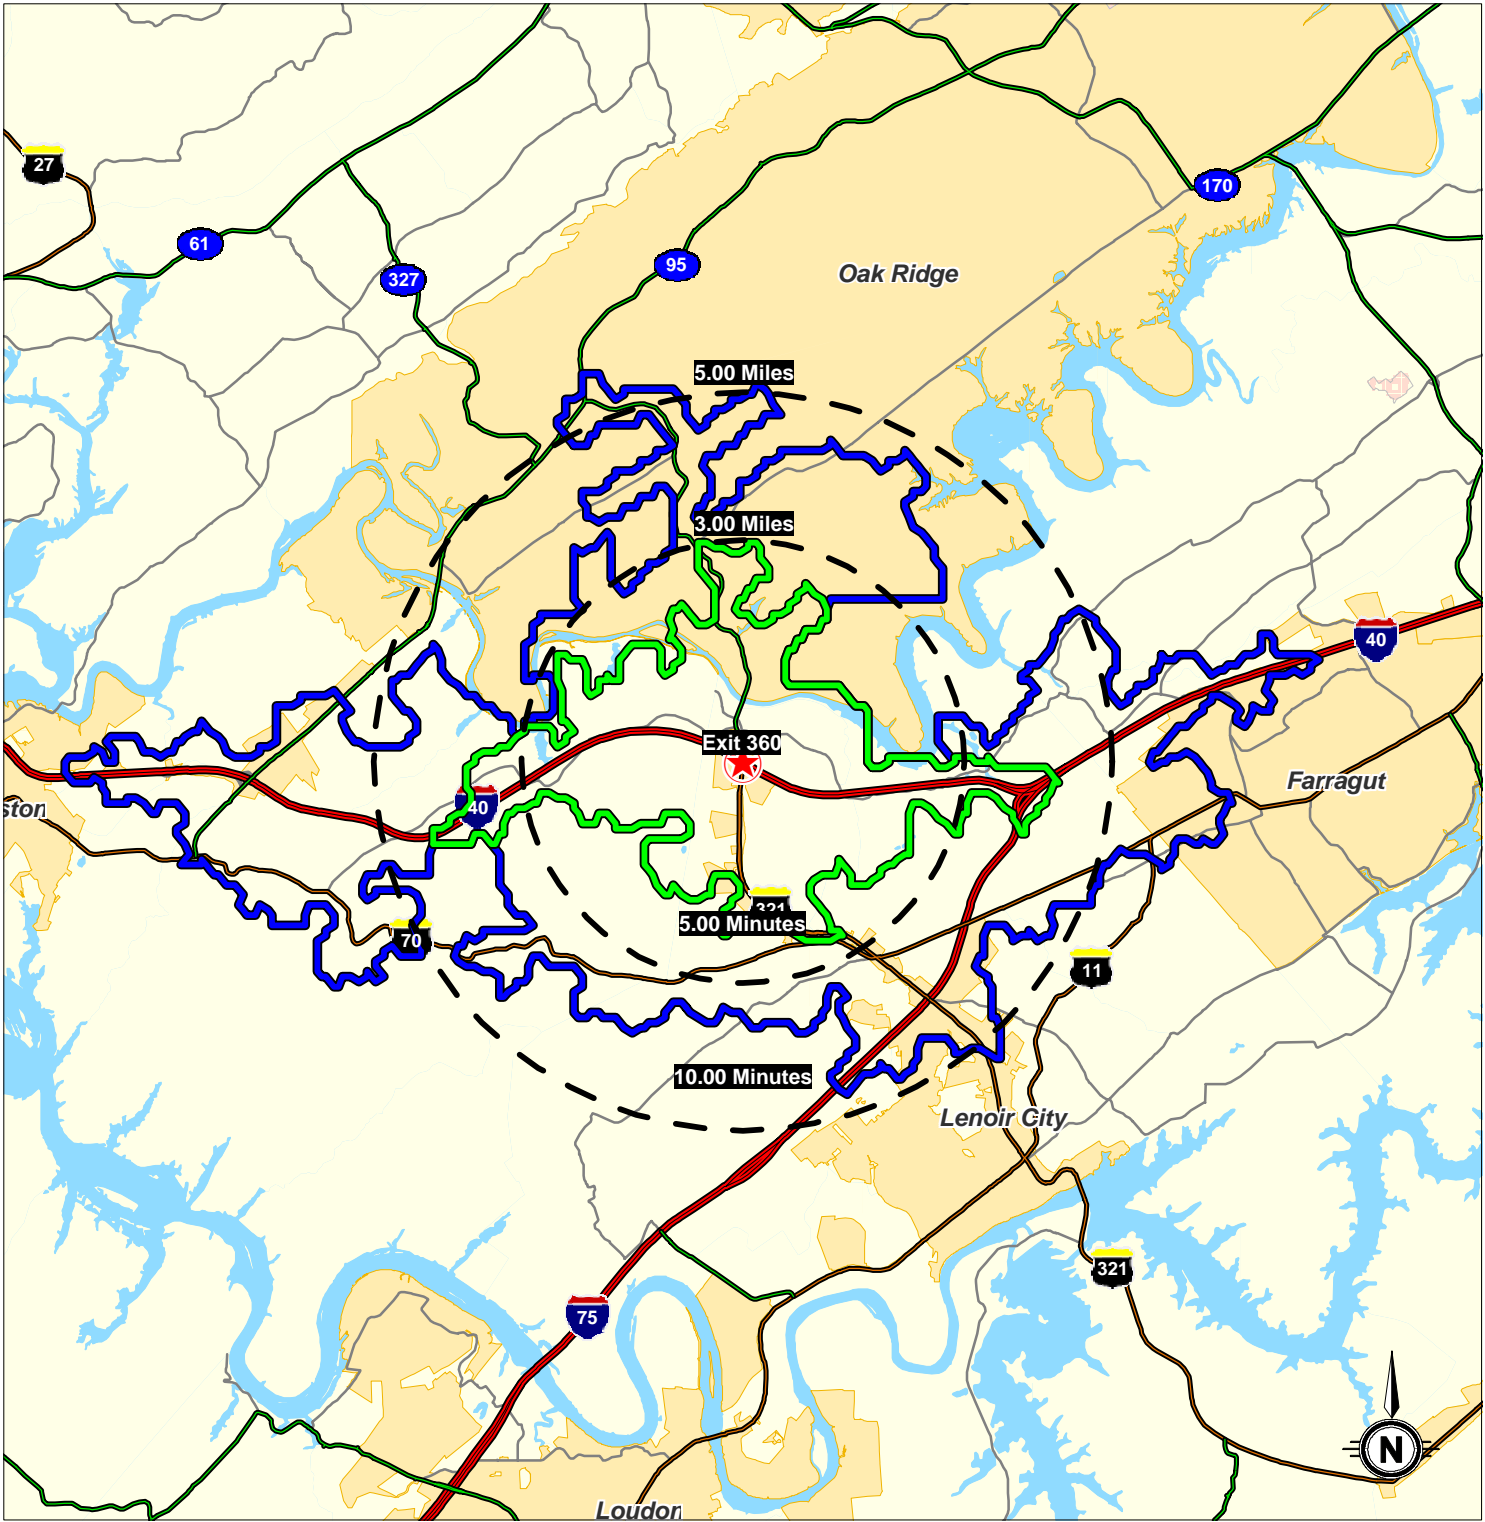

Lat: 35.875 Lon: -84.3242 Zoom: 20 mi Logos are for identification purposes only and may be trademarks of their respective companies.

©2010, The Shopping Center Group, LLC (615) 259-0200. All Rights Reserved.

***I-40, Exit 360 - Industrial Park Road
Roane County, Tennessee***

2010

This map was produced using data from private and government sources deemed to be reliable. The information herein is provided without representation or warranty.