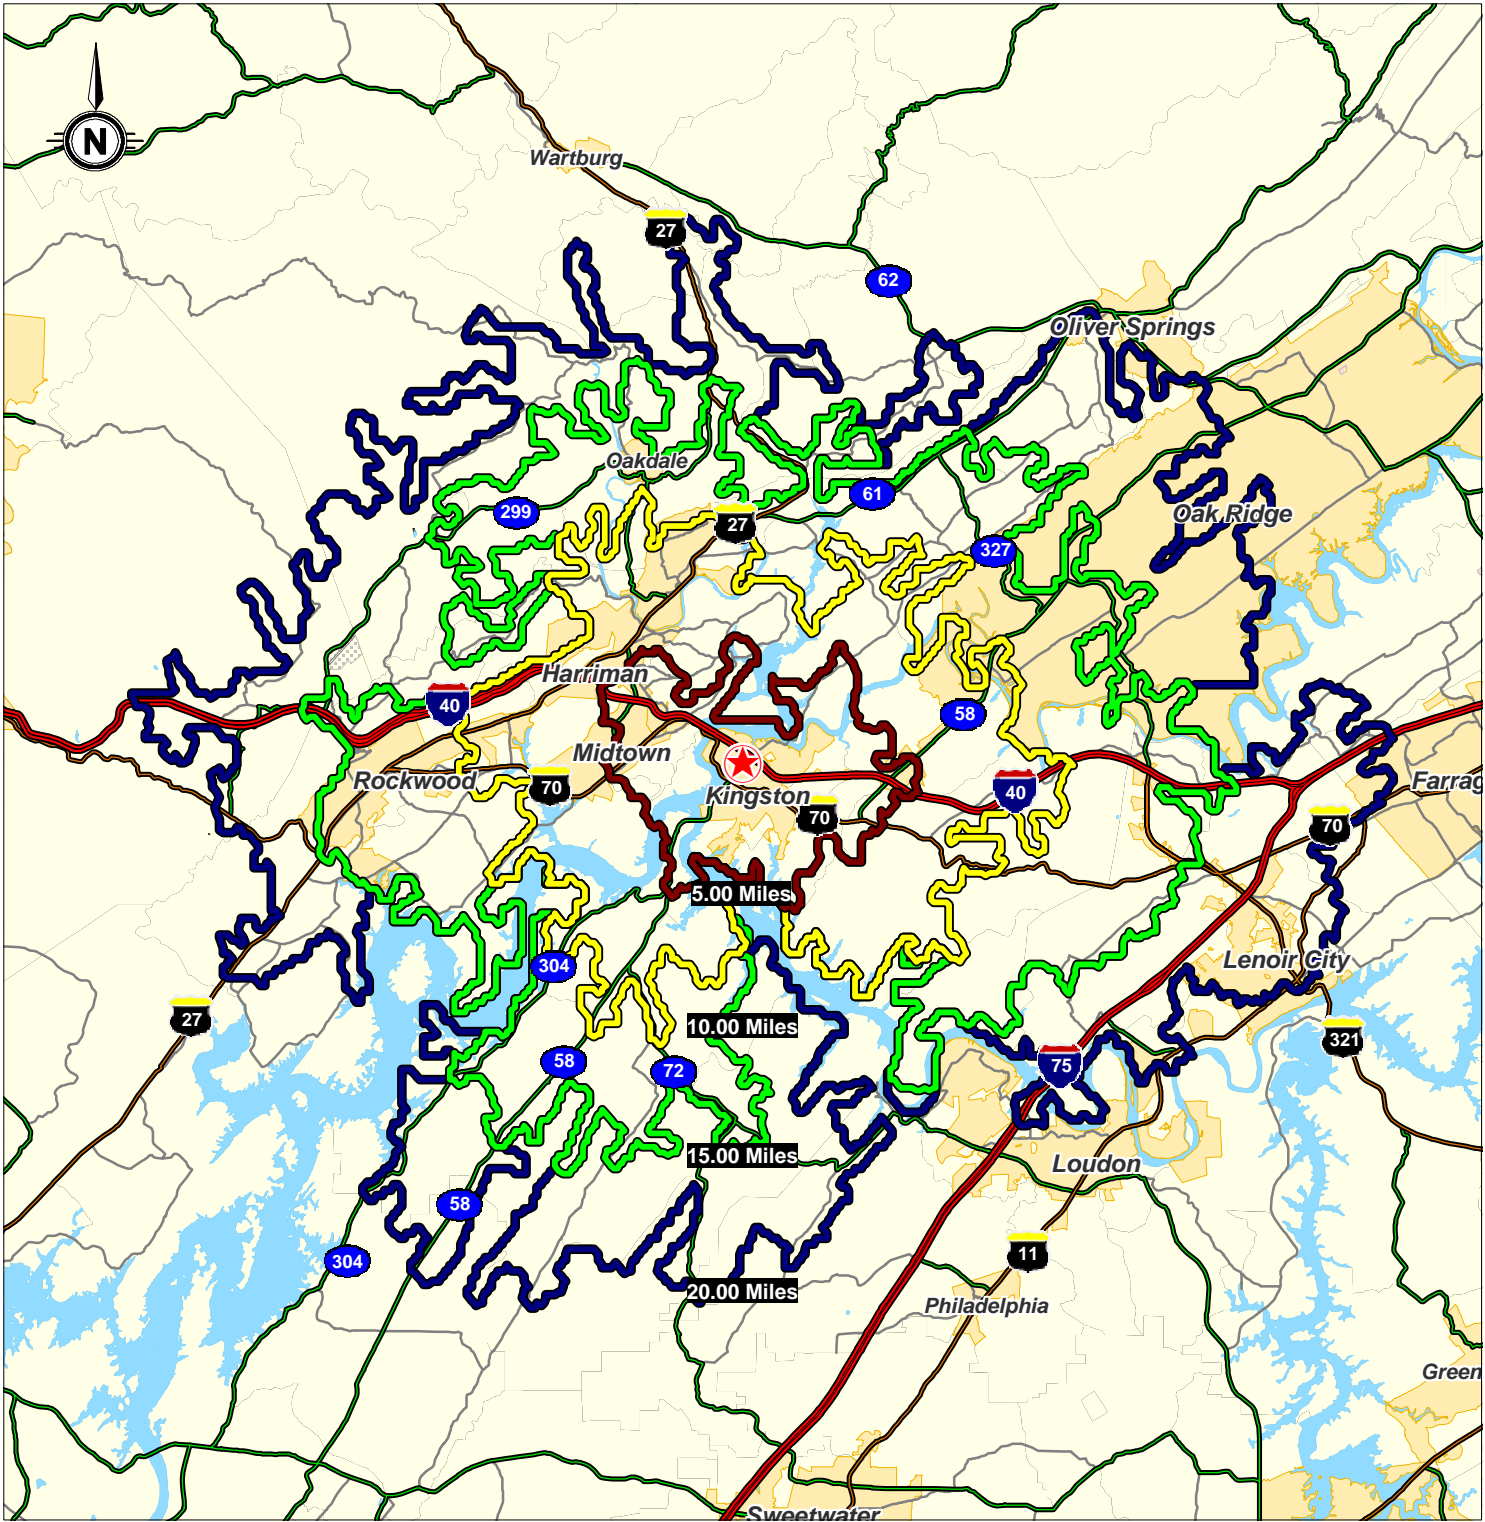

Lat: 35.8782 Lon: -84.5105 Zoom: 22 mi Logos are for identification purposes only and may be trademarks of their respective companies.

©2010, The Shopping Center Group, LLC (615) 259-0200. All Rights Reserved.

prepared for

Downtown Kingston Kingston, Tennessee

Drive Distance

March 2010

prepared by

This map was produced using data from private and government sources deemed to be reliable. The information herein is provided without representation or warranty.