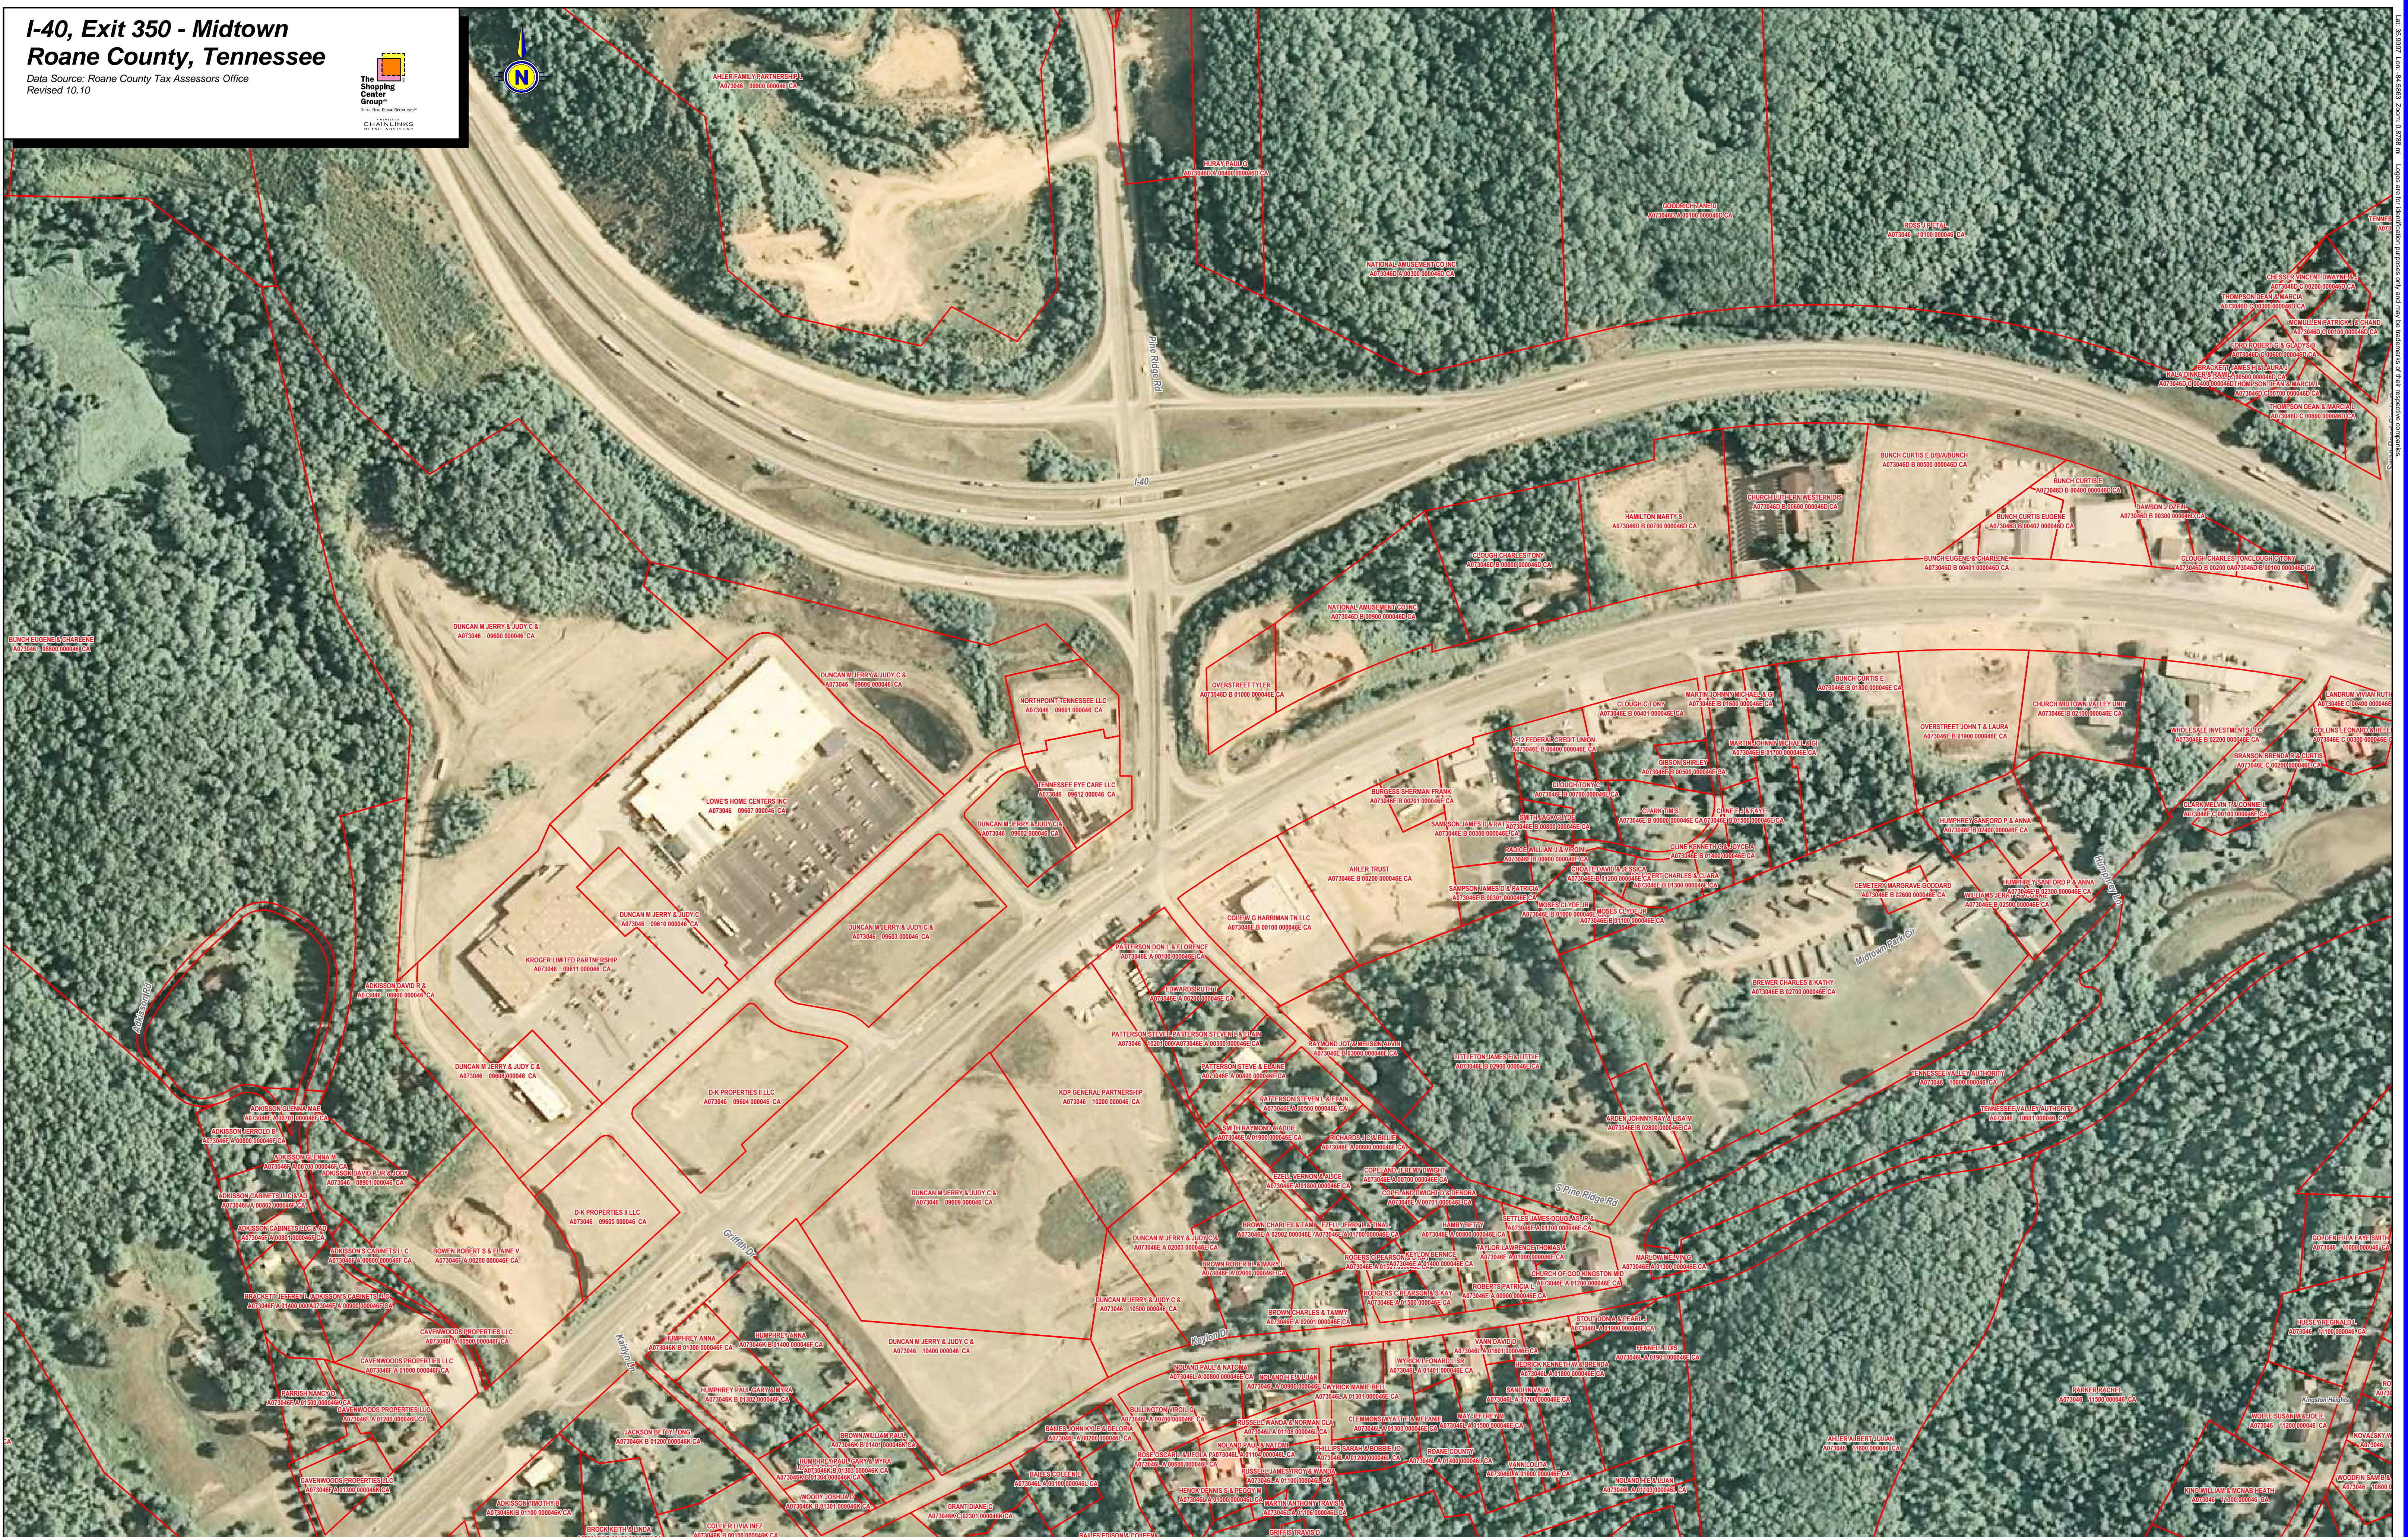

I-40, Exit 350 - Midtown Roane County, Tennessee

Data Source: Roane County Tax Assessors Office
Revised 10.10

CHAINLINKS