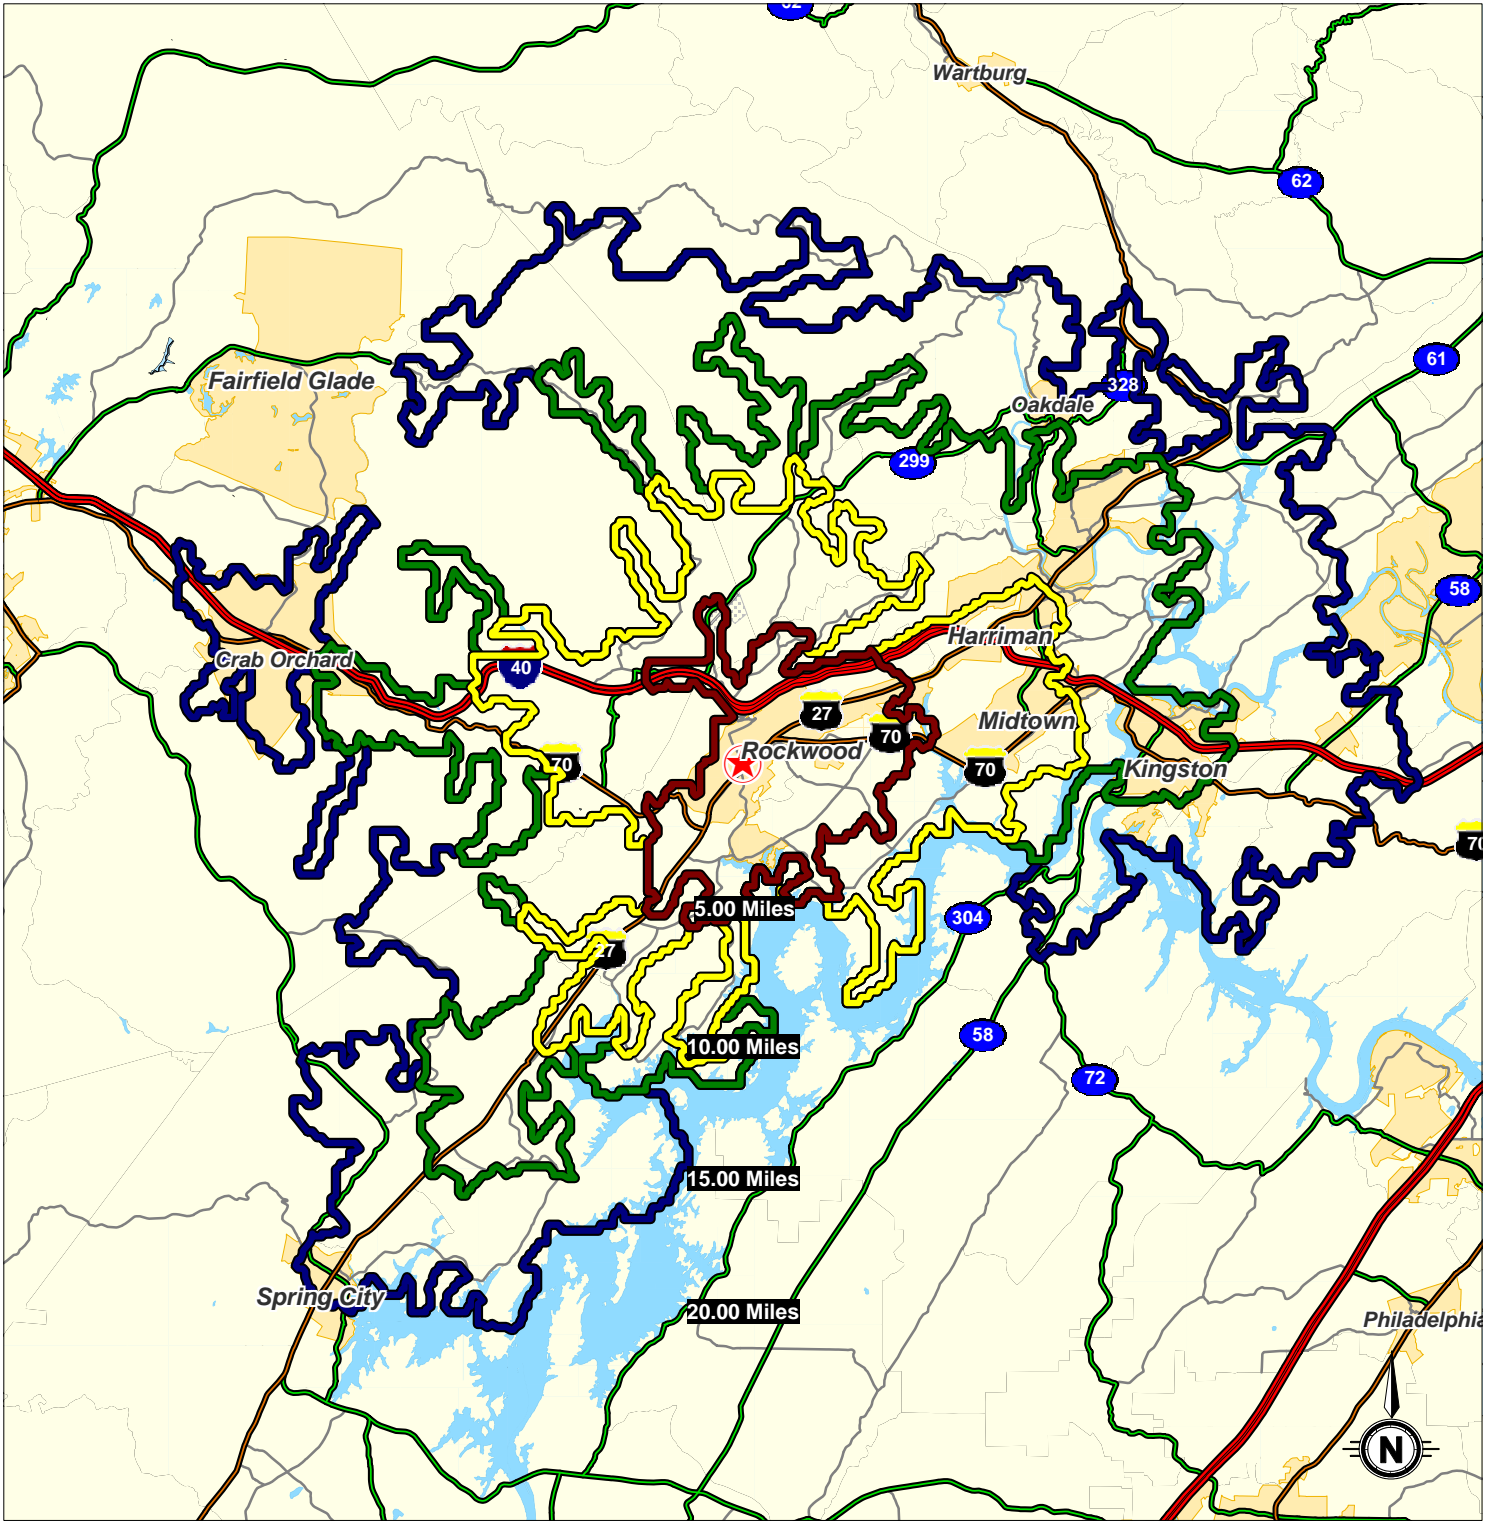

Lat: 35.8675 Lon: -84.6869 Zoom: 22 mi Logos are for identification purposes only and may be trademarks of their respective companies.

©2010, The Shopping Center Group, LLC (615) 259-0200. All Rights Reserved.

Downtown Rockwood
Rockwood, Tennessee 37854

Prepared For

Prepared By

Drive Distance

March 2010

This map was produced using data from private and government sources deemed to be reliable. The information herein is provided without representation or warranty.