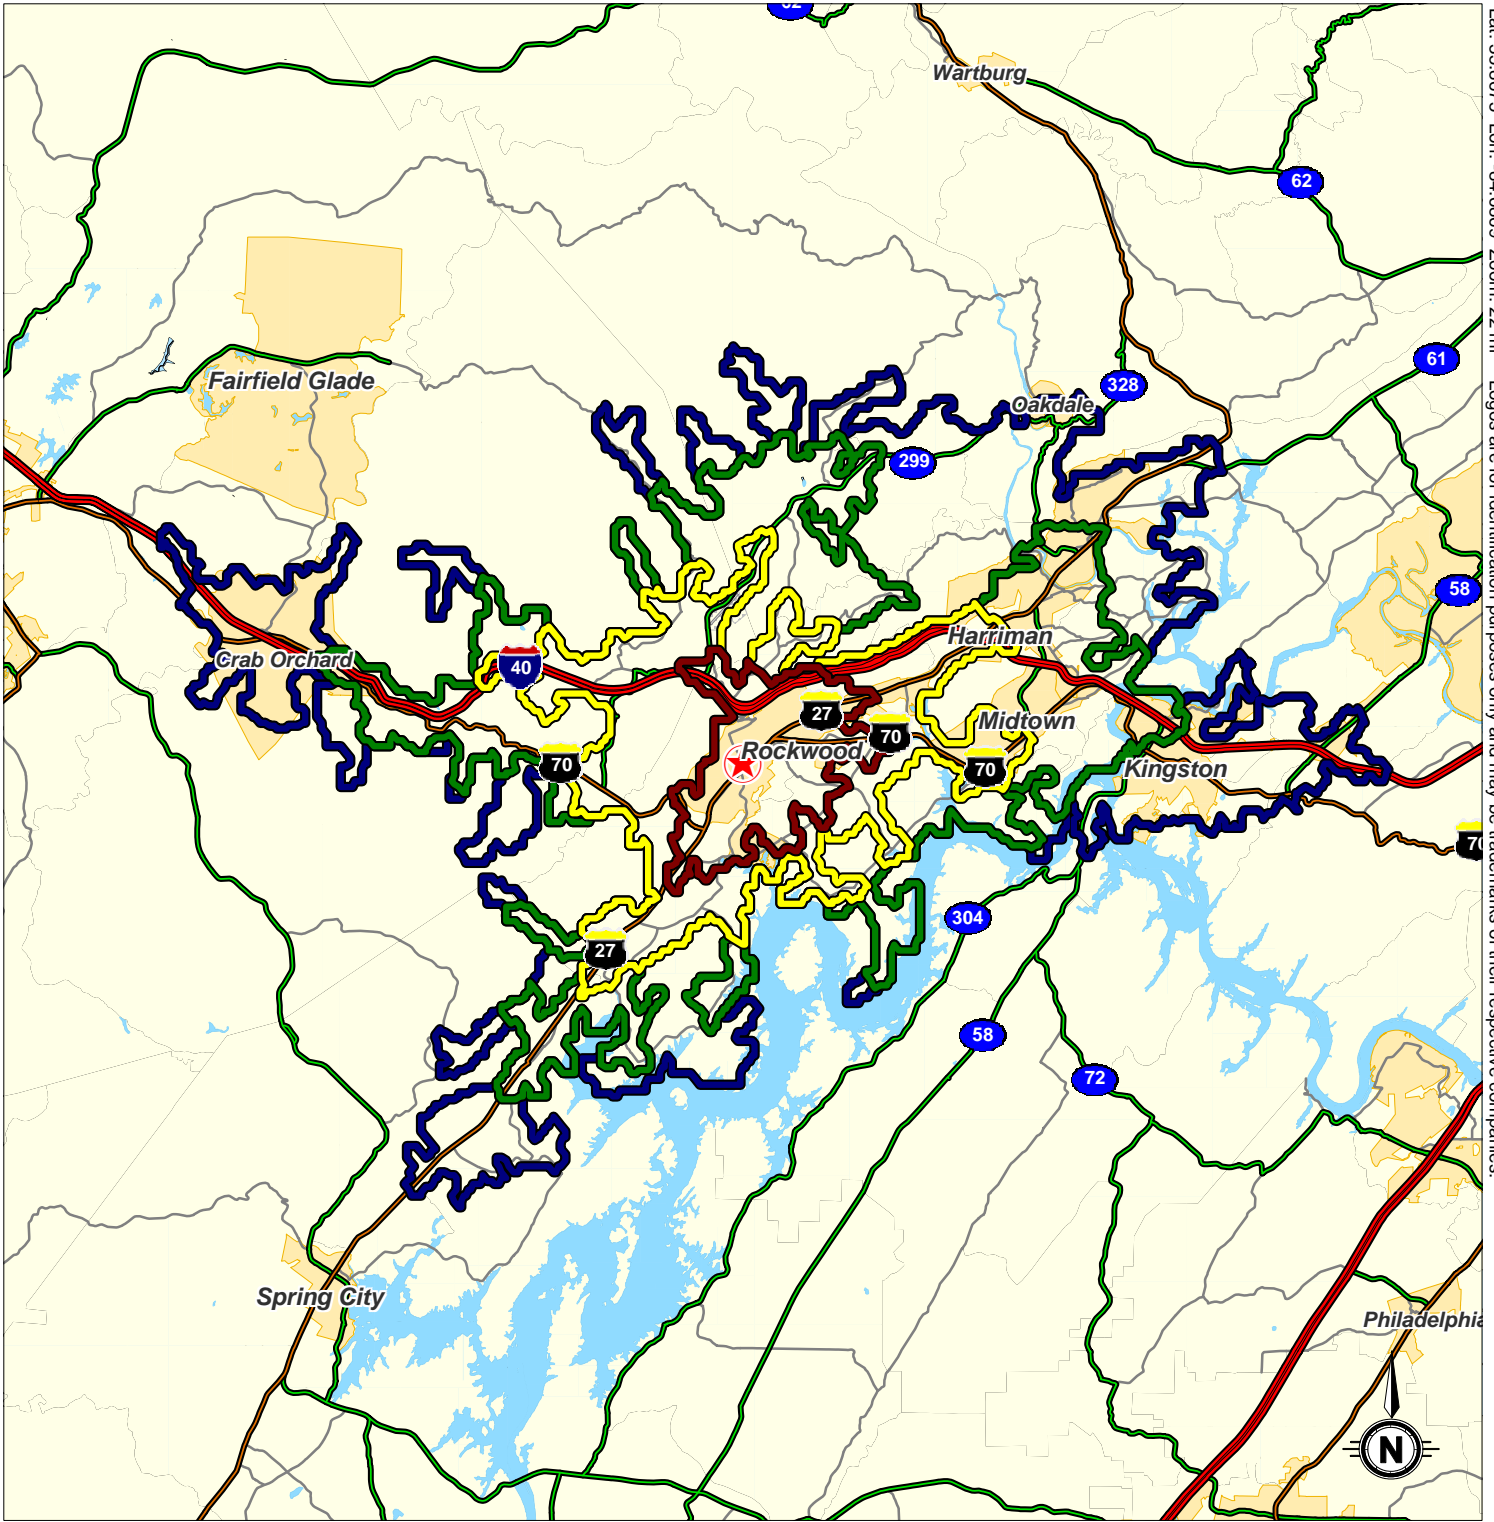

Lat: 35.8675 Lon: -84.6869 Zoom: 22 mi Logos are for identification purposes only and may be trademarks of their respective companies.

©2010, The Shopping Center Group, LLC (615) 259-0200. All Rights Reserved.

**Downtown Rockwood**  
**Rockwood, Tennessee 37854**

Prepared For

Prepared By

**Drive Time**

March 2010

This map was produced using data from private and government sources deemed to be reliable. The information herein is provided without representation or warranty.